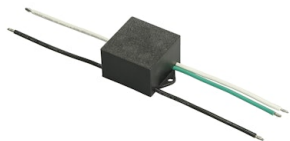

FLOS

FA52505230 Black

Perseo 2

Designed by FLOS Outdoor, 2012

LED source included. Integrated electrical power supply 220-240V ON- OFF. Fixing bracket included. Equipped with a 700 mm protruding section of neoprene cable and a kit with crimpable connectors and adhesive heat-shrinkable sleeves that guarantee the tightness of the connection. Optional accessories: ground spike; feet for ground mounting and arms for wall mounting (IP68 connector included). Extraclear transparent glass.

Luminous flux luminaire
846 lm

Photometric

Lighting type	Direct
Light distribution	Symmetric
CCT (K)	4000
CRI>	80
Beam angle C0-180 (°)	42
Beam angle C90-270 (°)	42
Extreme cut off	No

Electrical

Insulation class	I
Frequency (Hz)	50/60
Main voltage (Vac)	220-240
Power supply	Integrated
Dimmable	No
Power supply type	Non Dimmable
Dimming interface	Not Dimmable
Emergency	No

Accessories & Power Supply

OPTIONAL
Accessory

F990E00A000

S.P.D. (SURGE PROTECTION
DEVICE)

OPTIONAL
Accessory

FA136

Ground Spike Aimer 1/Aimer
2/Aimer 3/Perseo 2

OPTIONAL
Accessory