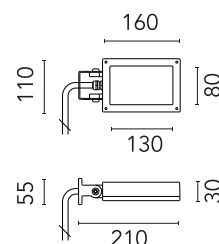

FLOS

FA52505230 Black

Perseo 2

Designed by FLOS Outdoor, 2012

LED source included. Integrated electrical power supply 220-240V ON- OFF. Fixing bracket included. Equipped with a 700 mm protruding section of neoprene cable and a kit with crimpable connectors and adhesive heat-shrinkable sleeves that guarantee the tightness of the connection. Optional accessories: ground spike; feet for ground mounting and arms for wall mounting (IP68 connector included). Extraclear transparent glass.

Physical

Colour	Black
Orientation	Adjustable
Longitudinal tilting (°)	200
Net weight (kg)	0.97
Package height (mm)	85
Package width (mm)	140
Package length (mm)	235
IP internal	65

Download

[Mounting instructions](#)  ZIP