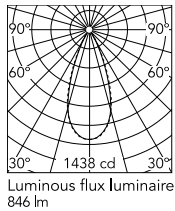

Physical

Colour	Black
Orientation	Adjustable
Longitudinal tilting (°)	200
Net weight (kg)	0.97
Package height (mm)	85
Package width (mm)	140
Package length (mm)	235
IP internal	65

Download

[Mounting instructions](#)  ZIP

Photometric Files

[LDT / IES](#)  ZIP

Technical Drawings

[2D](#)  ZIP

[3D](#)  ZIP

Schematic light drawing

Beam Angle: 41°

h(m)	E(lx)	D(m)
1	1438	0.75
2	359	1.50
3	160	2.25
4	90	3.00
5	58	3.74

Luminous flux luminaire
846 lm

Photometric

Lighting type	Direct
Light distribution	Symmetric
CCT (K)	4000
CRI>	80
Beam angle C0-180 (°)	42
Beam angle C90-270 (°)	42
Extreme cut off	No

Electrical

Insulation class	I
Frequency (Hz)	50/60
Main voltage (Vac)	220-240
Power supply	Integrated
Dimmable	No
Power supply type	Non Dimmable
Dimming interface	Not Dimmable
Emergency	No