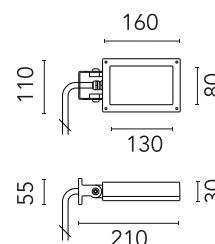

FLOS

FA52505218 Deep Brown

Perseo 2

Designed by FLOS Outdoor, 2012

LED source included. Integrated electrical power supply 220-240V ON- OFF. Fixing bracket included. Equipped with a 700 mm protruding section of neoprene cable and a kit with crimpable connectors and adhesive heat-shrinkable sleeves that guarantee the tightness of the connection. Optional accessories: ground spike; feet for ground mounting and arms for wall mounting (IP68 connector included). Extraclear transparent glass.

Physical

Colour	Deep Brown
Orientation	Adjustable
Longitudinal tilting (°)	200
Net weight (kg)	0.97
Package height (mm)	85
Package width (mm)	140
Package length (mm)	235
IP internal	65

Download

[Mounting instructions](#)  ZIP