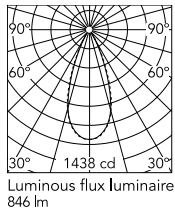

Physical

Colour	Deep Brown
Orientation	Adjustable
Longitudinal tilting (°)	200
Net weight (kg)	0.97
Package height (mm)	85
Package width (mm)	140
Package length (mm)	235
IP internal	65

Download

[Mounting instructions](#)  ZIP

Photometric Files

[LDT / IES](#)  ZIP

Technical Drawings

[2D](#)  ZIP

[3D](#)  ZIP

Schematic light drawing

Photometric

Lighting type	Direct
Light distribution	Symmetric
CCT (K)	4000
CRI>	80
Beam angle C0-180 (°)	42
Beam angle C90-270 (°)	42
Extreme cut off	No