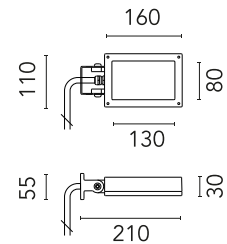

FLOS

FA52505212 Forest Green

Perseo 2

Designed by FLOS Outdoor, 2012

LED source included. Integrated electrical power supply 220-240V ON- OFF. Fixing bracket included. Equipped with a 700 mm protruding section of neoprene cable and a kit with crimpable connectors and adhesive heat-shrinkable sleeves that guarantee the tightness of the connection. Optional accessories: ground spike; feet for ground mounting and arms for wall mounting (IP68 connector included). Extraclear transparent glass.

Physical

Colour	Forest Green
Orientation	Adjustable
Longitudinal tilting (°)	200
Net weight (kg)	0.97
Package height (mm)	85
Package width (mm)	140
Package length (mm)	235
IP internal	65

Download

[Mounting instructions](#)  PDF

Photometric Files

[LDT / IES](#)  ZIP

Technical Drawings

[2D](#)  ZIP

[3D](#)  ZIP

Schematic light drawing

Photometric

Lighting type	Direct
Light distribution	Symmetric
CCT (K)	4000
CRI>	80
Beam angle C0-180 (°)	42
Beam angle C90-270 (°)	42
Extreme cut off	No