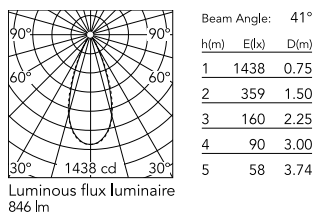

Physical

Colour	Forest Green
Orientation	Adjustable
Longitudinal tilting (°)	200
Net weight (kg)	0.97
Package height (mm)	85
Package width (mm)	140
Package length (mm)	235
IP internal	65

Download

[Mounting instructions](#)  PDF

Photometric Files

[LDT / IES](#)  ZIP

Technical Drawings

[2D](#)  ZIP

[3D](#)  ZIP

Schematic light drawing

Photometric

Lighting type	Direct
Light distribution	Symmetric
CCT (K)	4000
CRI>	80
Beam angle C0-180 (°)	42
Beam angle C90-270 (°)	42
Extreme cut off	No