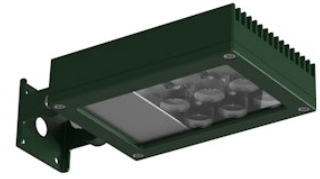

FLOS

FA52505212 Forest Green

Perseo 2

Designed by FLOS Outdoor, 2012

LED source included. Integrated electrical power supply 220-240V ON- OFF. Fixing bracket included. Equipped with a 700 mm protruding section of neoprene cable and a kit with crimpable connectors and adhesive heat-shrinkable sleeves that guarantee the tightness of the connection. Optional accessories: ground spike; feet for ground mounting and arms for wall mounting (IP68 connector included). Extraclear transparent glass.

Are you a professional and your project needs consulting and support?

[BOOK AN APPOINTMENT](#)

Main specifications

EAN	8054793641959
Mounting	Wall, Ground
Environments	Outdoor wet location
Light source type	LED
Light sources included	Yes
LED type	Power LED
Number of lamps	1
System power (W)	12
Source flux (lm)	1465
Lumen Output (lm)	846

Physical

Colour	Forest Green
Orientation	Adjustable
Longitudinal tilting (°)	200
Net weight (kg)	0.97
Package height (mm)	85
Package width (mm)	140
Package length (mm)	235
IP internal	65

Download

[Mounting instructions](#)  PDF