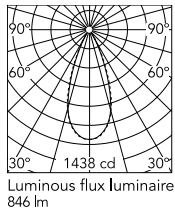

Schematic light drawing