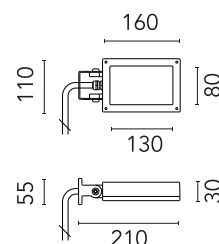

## Perseo 2

Designed by FLOS Outdoor, 2012

LED source included. Integrated electrical power supply 220-240V ON- OFF. Fixing bracket included. Equipped with a 700 mm protruding section of neoprene cable and a kit with crimpable connectors and adhesive heat-shrinkable sleeves that guarantee the tightness of the connection. Optional accessories: ground spike; feet for ground mounting and arms for wall mounting (IP68 connector included). Extraclear transparent glass.

### Physical

Colour	Grey
Orientation	Adjustable
Longitudinal tilting (°)	200
Net weight (kg)	0.97
Package height (mm)	85
Package width (mm)	140
Package length (mm)	235
IP internal	65