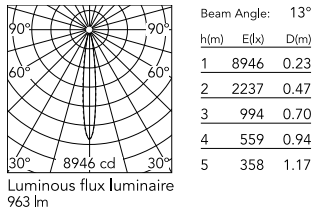

Physical

Colour	Anthracite
Orientation	Adjustable
Longitudinal tilting (°)	200
Net weight (kg)	0.97
Package height (mm)	85
Package width (mm)	140
Package length (mm)	235
IP internal	65

Download

[Mounting instructions](#)  PDF

Photometric Files

[LDT / IES](#)  ZIP

Technical Drawings

[2D](#)  ZIP

[3D](#)  ZIP

Schematic light drawing

Photometric

Lighting type	Direct
Light distribution	Symmetric
CCT (K)	3000
CRI>	80
Beam angle C0-180 (°)	13
Beam angle C90-270 (°)	13
Extreme cut off	No