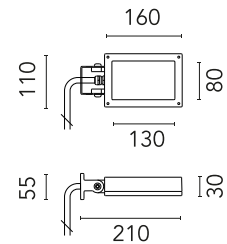

FLOS

FA52504333 Anthracite

Perseo 2

Designed by FLOS Outdoor, 2012

LED source included. Integrated electrical power supply 220-240V ON- OFF. Fixing bracket included. Equipped with a 700 mm protruding section of neoprene cable and a kit with crimpable connectors and adhesive heat-shrinkable sleeves that guarantee the tightness of the connection. Optional accessories: ground spike; feet for ground mounting and arms for wall mounting (IP68 connector included). Extraclear transparent glass.

Are you a professional and your project needs consulting and support?

[BOOK AN APPOINTMENT](#)

Main specifications

EAN	8054793641843
Mounting	Wall, Ground
Environments	Outdoor wet location
Light source type	LED
Light sources included	Yes
LED type	Power LED
Number of lamps	1
System power (W)	12
Source flux (lm)	1395
Lumen Output (lm)	963

Physical

Colour	Anthracite
Orientation	Adjustable
Longitudinal tilting (°)	200
Net weight (kg)	0.97
Package height (mm)	85
Package width (mm)	140
Package length (mm)	235
IP internal	65

Download

[Mounting instructions](#)  PDF

Photometric Files

[LDT / IES](#)  ZIP

Technical Drawings

[2D](#)  ZIP

[3D](#)  ZIP

Schematic light drawing

Photometric

Lighting type	Direct
Light distribution	Symmetric
CCT (K)	3000
CRI>	80
Beam angle C0-180 (°)	13
Beam angle C90-270 (°)	13
Extreme cut off	No