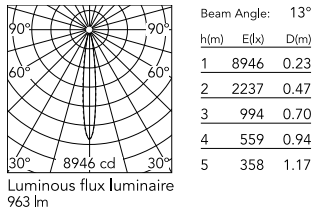

Physical

Colour	Black
Orientation	Adjustable
Longitudinal tilting (°)	200
Net weight (kg)	0.97
Package height (mm)	85
Package width (mm)	140
Package length (mm)	235
IP internal	65

Download

[Mounting instructions](#) ZIP

Photometric Files

[LDT / IES](#) ZIP

Technical Drawings

[2D](#) ZIP

[3D](#) ZIP

Schematic light drawing

Photometric

Lighting type	Direct
Light distribution	Symmetric
CCT (K)	3000
CRI>	80
Beam angle C0-180 (°)	13
Beam angle C90-270 (°)	13
Extreme cut off	No