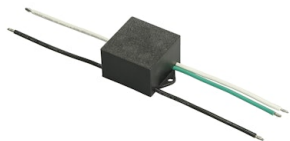

FLOS

FA52504330 Black

Perseo 2

Designed by FLOS Outdoor, 2012

LED source included. Integrated electrical power supply 220-240V ON- OFF. Fixing bracket included. Equipped with a 700 mm protruding section of neoprene cable and a kit with crimpable connectors and adhesive heat-shrinkable sleeves that guarantee the tightness of the connection. Optional accessories: ground spike; feet for ground mounting and arms for wall mounting (IP68 connector included). Extraclear transparent glass.

Are you a professional and your project needs consulting and support?

[BOOK AN APPOINTMENT](#)

Main specifications

EAN	8054793641836
Mounting	Wall, Ground
Environments	Outdoor wet location
Light source type	LED
Light sources included	Yes
LED type	Power LED
Number of lamps	1
System power (W)	12
Source flux (lm)	1395
Lumen Output (lm)	963

Photometric Files

[LDT / IES](#) ZIP

Technical Drawings

[2D](#) ZIP

[3D](#) ZIP

Schematic light drawing

Photometric

Lighting type	Direct
Light distribution	Symmetric
CCT (K)	3000
CRI>	80
Beam angle C0-180 (°)	13
Beam angle C90-270 (°)	13
Extreme cut off	No

Accessories & Power Supply

OPTIONAL
Accessory

F990E00A000

S.P.D. (SURGE PROTECTION
DEVICE)

OPTIONAL
Accessory

FA136

Ground Spike Aimer 1/Aimer
2/Aimer 3/Perseo 2

OPTIONAL
Accessory