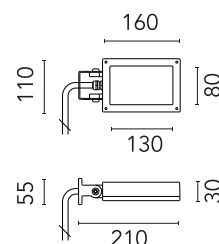

FLOS

FA52504330 Black

Perseo 2

Designed by FLOS Outdoor, 2012

LED source included. Integrated electrical power supply 220-240V ON- OFF. Fixing bracket included. Equipped with a 700 mm protruding section of neoprene cable and a kit with crimpable connectors and adhesive heat-shrinkable sleeves that guarantee the tightness of the connection. Optional accessories: ground spike; feet for ground mounting and arms for wall mounting (IP68 connector included). Extraclear transparent glass.

Physical

Colour	Black
Orientation	Adjustable
Longitudinal tilting (°)	200
Net weight (kg)	0.97
Package height (mm)	85
Package width (mm)	140
Package length (mm)	235
IP internal	65

Download

[Mounting instructions](#) ZIP