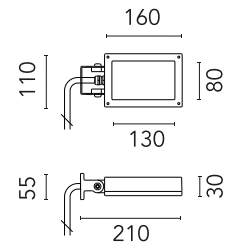

FLOS

FA52504318 Deep Brown

Perseo 2

Designed by FLOS Outdoor, 2012

LED source included. Integrated electrical power supply 220-240V ON- OFF. Fixing bracket included. Equipped with a 700 mm protruding section of neoprene cable and a kit with crimpable connectors and adhesive heat-shrinkable sleeves that guarantee the tightness of the connection. Optional accessories: ground spike; feet for ground mounting and arms for wall mounting (IP68 connector included). Extraclear transparent glass.

Are you a professional and your project needs consulting and support?

[BOOK AN APPOINTMENT](#)

Main specifications

EAN	8054793641829
Mounting	Wall, Ground
Environments	Outdoor wet location
Light source type	LED
Light sources included	Yes
LED type	Power LED
Number of lamps	1
System power (W)	12
Source flux (lm)	1395
Lumen Output (lm)	963

Physical

Colour	Deep Brown
Orientation	Adjustable
Longitudinal tilting (°)	200
Net weight (kg)	0.97
Package height (mm)	85
Package width (mm)	140
Package length (mm)	235
IP internal	65

Download

[Mounting instructions](#)  ZIP

Photometric Files

[LDT / IES](#)  ZIP

Technical Drawings

[2D](#)  ZIP

[3D](#)  ZIP

Schematic light drawing

Beam Angle: 13°

h(m)	E(lx)	D(m)
1	8946	0.23
2	2237	0.47
3	994	0.70
4	559	0.94
5	358	1.17