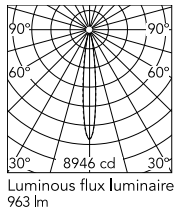

Physical

Colour	Deep Brown
Orientation	Adjustable
Longitudinal tilting (°)	200
Net weight (kg)	0.97
Package height (mm)	85
Package width (mm)	140
Package length (mm)	235
IP internal	65

Download

[Mounting instructions](#)  ZIP

Photometric Files

[LDT / IES](#)  ZIP

Technical Drawings

[2D](#)  ZIP

[3D](#)  ZIP

Schematic light drawing

Beam Angle: 13°

h(m)	E(lx)	D(m)
1	8946	0.23
2	2237	0.47
3	994	0.70
4	559	0.94
5	358	1.17

Luminous flux luminaire
963 lm

Photometric

Lighting type	Direct
Light distribution	Symmetric
CCT (K)	3000
CRI>	80
Beam angle C0-180 (°)	13
Beam angle C90-270 (°)	13
Extreme cut off	No

Electrical

Insulation class	I
Frequency (Hz)	50/60
Main voltage (Vac)	220-240
Power supply	Integrated
Dimmable	No
Power supply type	Non Dimmable
Dimming interface	Not Dimmable
Emergency	No