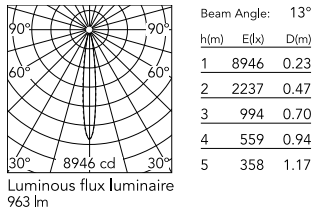

Physical

Colour	Forest Green
Orientation	Adjustable
Longitudinal tilting (°)	200
Net weight (kg)	0.97
Package height (mm)	85
Package width (mm)	140
Package length (mm)	235
IP internal	65

Download

[Mounting instructions](#)  PDF

Photometric Files

[LDT / IES](#)  ZIP

Technical Drawings

[2D](#)  ZIP

[3D](#)  ZIP

Schematic light drawing

Photometric

Lighting type	Direct
Light distribution	Symmetric
CCT (K)	3000
CRI>	80
Beam angle C0-180 (°)	13
Beam angle C90-270 (°)	13
Extreme cut off	No