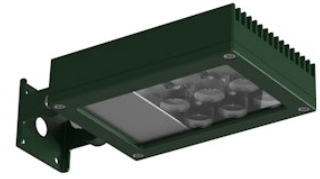

FLOS

FA52504312 Forest Green

Perseo 2

Designed by FLOS Outdoor, 2012

LED source included. Integrated electrical power supply 220-240V ON- OFF. Fixing bracket included. Equipped with a 700 mm protruding section of neoprene cable and a kit with crimpable connectors and adhesive heat-shrinkable sleeves that guarantee the tightness of the connection. Optional accessories: ground spike; feet for ground mounting and arms for wall mounting (IP68 connector included). Extraclear transparent glass.

Are you a professional and your project needs consulting and support?

[BOOK AN APPOINTMENT](#)

Main specifications

EAN	8054793641812
Mounting	Wall, Ground
Environments	Outdoor wet location
Light source type	LED
Light sources included	Yes
LED type	Power LED
Number of lamps	1
System power (W)	12
Source flux (lm)	1395
Lumen Output (lm)	963

Physical

Colour	Forest Green
Orientation	Adjustable
Longitudinal tilting (°)	200
Net weight (kg)	0.97
Package height (mm)	85
Package width (mm)	140
Package length (mm)	235
IP internal	65

Download

[Mounting instructions](#)  PDF