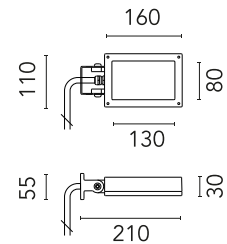

FLOS

FA52504312 Forest Green

Perseo 2

Designed by FLOS Outdoor, 2012

LED source included. Integrated electrical power supply 220-240V ON- OFF. Fixing bracket included. Equipped with a 700 mm protruding section of neoprene cable and a kit with crimpable connectors and adhesive heat-shrinkable sleeves that guarantee the tightness of the connection. Optional accessories: ground spike; feet for ground mounting and arms for wall mounting (IP68 connector included). Extraclear transparent glass.

Are you a professional and your project needs consulting and support?

[BOOK AN APPOINTMENT](#)

Main specifications

EAN	8054793641812
Mounting	Wall, Ground
Environments	Outdoor wet location
Light source type	LED
Light sources included	Yes
LED type	Power LED
Number of lamps	1
System power (W)	12
Source flux (lm)	1395
Lumen Output (lm)	963

Physical

Colour	Forest Green
Orientation	Adjustable
Longitudinal tilting (°)	200
Net weight (kg)	0.97
Package height (mm)	85
Package width (mm)	140
Package length (mm)	235
IP internal	65

Download

[Mounting instructions](#)  PDF

Photometric Files

[LDT / IES](#)  ZIP

Technical Drawings

[2D](#)  ZIP

[3D](#)  ZIP

Schematic light drawing

Photometric

Lighting type	Direct
Light distribution	Symmetric
CCT (K)	3000
CRI>	80
Beam angle C0-180 (°)	13
Beam angle C90-270 (°)	13
Extreme cut off	No