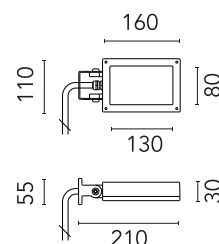

FLOS

FA52504306 Grey

Perseo 2

Designed by FLOS Outdoor, 2012

LED source included. Integrated electrical power supply 220-240V ON- OFF. Fixing bracket included. Equipped with a 700 mm protruding section of neoprene cable and a kit with crimpable connectors and adhesive heat-shrinkable sleeves that guarantee the tightness of the connection. Optional accessories: ground spike; feet for ground mounting and arms for wall mounting (IP68 connector included). Extraclear transparent glass.

Are you a professional and your project needs consulting and support?

[BOOK AN APPOINTMENT](#)

Main specifications

EAN	8054793641805
Mounting	Wall, Ground
Environments	Outdoor wet location
Light source type	LED
Light sources included	Yes
LED type	Power LED
Number of lamps	1
System power (W)	12
Source flux (lm)	1395
Lumen Output (lm)	963

Physical

Colour	Grey
Orientation	Adjustable
Longitudinal tilting (°)	200
Net weight (kg)	0.97
Package height (mm)	85
Package width (mm)	140
Package length (mm)	235
IP internal	65

Download

[Mounting instructions](#)  ZIP