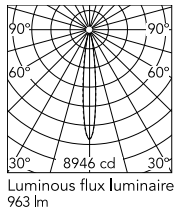

Physical

Colour	Grey
Orientation	Adjustable
Longitudinal tilting (°)	200
Net weight (kg)	0.97
Package height (mm)	85
Package width (mm)	140
Package length (mm)	235
IP internal	65

Download

[Mounting instructions](#)  ZIP

Photometric Files

[LDT / IES](#)  ZIP

Technical Drawings

[2D](#)  ZIP

[3D](#)  ZIP

Schematic light drawing

Beam Angle: 13°

h(m)	E(lx)	D(m)
1	8946	0.23
2	2237	0.47
3	994	0.70
4	559	0.94
5	358	1.17

Luminous flux luminaire
963 lm

Photometric

Lighting type	Direct
Light distribution	Symmetric
CCT (K)	3000
CRI>	80
Beam angle C0-180 (°)	13
Beam angle C90-270 (°)	13
Extreme cut off	No

Electrical

Insulation class	I
Frequency (Hz)	50/60
Main voltage (Vac)	220-240
Power supply	Integrated
Dimmable	No
Power supply type	Non Dimmable
Dimming interface	Not Dimmable
Emergency	No