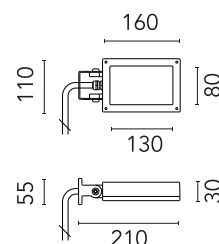

FLOS

FA52504301 White

Perseo 2

Designed by FLOS Outdoor, 2012

LED source included. Integrated electrical power supply 220-240V ON- OFF. Fixing bracket included. Equipped with a 700 mm protruding section of neoprene cable and a kit with crimpable connectors and adhesive heat-shrinkable sleeves that guarantee the tightness of the connection. Optional accessories: ground spike; feet for ground mounting and arms for wall mounting (IP68 connector included). Extraclear transparent glass.

Physical

Colour	White
Orientation	Adjustable
Longitudinal tilting (°)	200
Net weight (kg)	0.97
Package height (mm)	85
Package width (mm)	140
Package length (mm)	235
IP internal	65

Download

[Mounting instructions](#)  ZIP