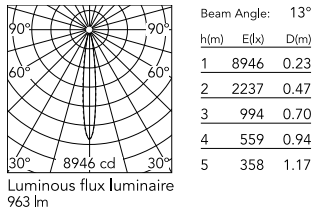

Physical

Colour	White
Orientation	Adjustable
Longitudinal tilting (°)	200
Net weight (kg)	0.97
Package height (mm)	85
Package width (mm)	140
Package length (mm)	235
IP internal	65

Download

[Mounting instructions](#)  ZIP

Photometric Files

[LDT / IES](#)  ZIP

Technical Drawings

[2D](#)  ZIP

[3D](#)  ZIP

Schematic light drawing

Photometric

Lighting type	Direct
Light distribution	Symmetric
CCT (K)	3000
CRI>	80
Beam angle C0-180 (°)	13
Beam angle C90-270 (°)	13
Extreme cut off	No