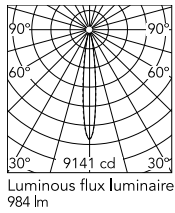

Physical

Colour	Anthracite
Orientation	Adjustable
Longitudinal tilting (°)	200
Net weight (kg)	0.97
Package height (mm)	85
Package width (mm)	140
Package length (mm)	235
IP internal	65

Download

[Mounting instructions](#)  PDF

Photometric Files

[LDT / IES](#)  ZIP

Technical Drawings

[2D](#)  ZIP

[3D](#)  ZIP

Schematic light drawing

Beam Angle: 13°

h(m)	E(lx)	D(m)
1	9141	0.23
2	2285	0.47
3	1016	0.70
4	571	0.94
5	366	1.17

Photometric

Lighting type	Direct
Light distribution	Symmetric
CCT (K)	4000
CRI>	80
Beam angle C0-180 (°)	13
Beam angle C90-270 (°)	13
Extreme cut off	No

Electrical

Insulation class	I
Frequency (Hz)	50/60
Main voltage (Vac)	220-240
Power supply	Integrated
Dimmable	No
Power supply type	Non Dimmable
Dimming interface	Not Dimmable
Emergency	No