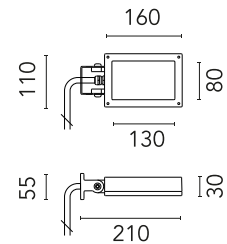

FLOS

FA52504233 Anthracite

Perseo 2

Designed by FLOS Outdoor, 2012

LED source included. Integrated electrical power supply 220-240V ON- OFF. Fixing bracket included. Equipped with a 700 mm protruding section of neoprene cable and a kit with crimpable connectors and adhesive heat-shrinkable sleeves that guarantee the tightness of the connection. Optional accessories: ground spike; feet for ground mounting and arms for wall mounting (IP68 connector included). Extraclear transparent glass.

Are you a professional and your project needs consulting and support?

[BOOK AN APPOINTMENT](#)

Main specifications

EAN	8054793641782
Mounting	Wall, Ground
Environments	Outdoor wet location
Light source type	LED
Light sources included	Yes
LED type	Power LED
Number of lamps	1
System power (W)	12
Source flux (lm)	1465
Lumen Output (lm)	984

Physical

Colour	Anthracite
Orientation	Adjustable
Longitudinal tilting (°)	200
Net weight (kg)	0.97
Package height (mm)	85
Package width (mm)	140
Package length (mm)	235
IP internal	65

Download

[Mounting instructions](#)  PDF

Photometric Files

[LDT / IES](#)  ZIP

Technical Drawings

[2D](#)  ZIP

[3D](#)  ZIP

Schematic light drawing

Beam Angle: 13°

h(m)	E(lx)	D(m)
1	9141	0.23
2	2285	0.47
3	1016	0.70
4	571	0.94
5	366	1.17