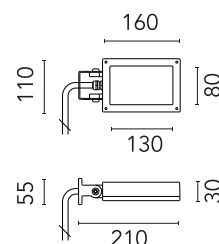

FLOS

FA52504230 Black

Perseo 2

Designed by FLOS Outdoor, 2012

LED source included. Integrated electrical power supply 220-240V ON- OFF. Fixing bracket included. Equipped with a 700 mm protruding section of neoprene cable and a kit with crimpable connectors and adhesive heat-shrinkable sleeves that guarantee the tightness of the connection. Optional accessories: ground spike; feet for ground mounting and arms for wall mounting (IP68 connector included). Extraclear transparent glass.

Physical

Colour	Black
Orientation	Adjustable
Longitudinal tilting (°)	200
Net weight (kg)	0.97
Package height (mm)	85
Package width (mm)	140
Package length (mm)	235
IP internal	65

Download

[Mounting instructions](#)  ZIP