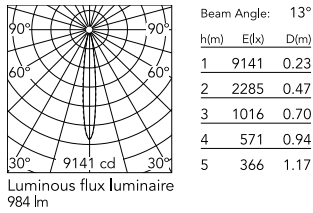

Physical

Colour	Black
Orientation	Adjustable
Longitudinal tilting (°)	200
Net weight (kg)	0.97
Package height (mm)	85
Package width (mm)	140
Package length (mm)	235
IP internal	65

Download

[Mounting instructions](#)  ZIP

Photometric Files

[LDT / IES](#)  ZIP

Technical Drawings

[2D](#)  ZIP

[3D](#)  ZIP

Schematic light drawing

Photometric

Lighting type	Direct
Light distribution	Symmetric
CCT (K)	4000
CRI>	80
Beam angle C0-180 (°)	13
Beam angle C90-270 (°)	13
Extreme cut off	No