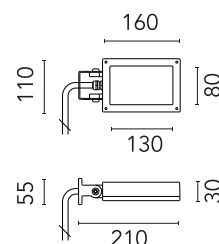

## Perseo 2

Designed by FLOS Outdoor, 2012

LED source included. Integrated electrical power supply 220-240V ON- OFF. Fixing bracket included. Equipped with a 700 mm protruding section of neoprene cable and a kit with crimpable connectors and adhesive heat-shrinkable sleeves that guarantee the tightness of the connection. Optional accessories: ground spike; feet for ground mounting and arms for wall mounting (IP68 connector included). Extraclear transparent glass.

### Physical

Colour	Deep Brown
Orientation	Adjustable
Longitudinal tilting (°)	200
Net weight (kg)	0.97
Package height (mm)	85
Package width (mm)	140
Package length (mm)	235
IP internal	65