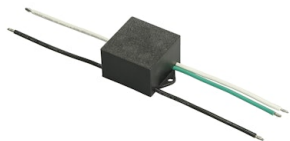

FLOS

FA52504212 Forest Green

Perseo 2

Designed by FLOS Outdoor, 2012

LED source included. Integrated electrical power supply 220-240V ON- OFF. Fixing bracket included. Equipped with a 700 mm protruding section of neoprene cable and a kit with crimpable connectors and adhesive heat-shrinkable sleeves that guarantee the tightness of the connection. Optional accessories: ground spike; feet for ground mounting and arms for wall mounting (IP68 connector included). Extraclear transparent glass.

Accessories & Power Supply

OPTIONAL
Accessory

F990E00A000

S.P.D. (SURGE PROTECTION
DEVICE)

OPTIONAL
Accessory

FA136

Ground Spike Aimer 1/Aimer
2/Aimer 3/Perseo 2

OPTIONAL
Accessory