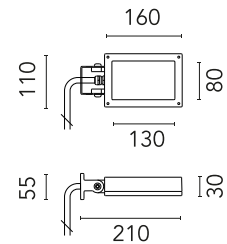

FLOS

FA52504212 Forest Green

Perseo 2

Designed by FLOS Outdoor, 2012

LED source included. Integrated electrical power supply 220-240V ON- OFF. Fixing bracket included. Equipped with a 700 mm protruding section of neoprene cable and a kit with crimpable connectors and adhesive heat-shrinkable sleeves that guarantee the tightness of the connection. Optional accessories: ground spike; feet for ground mounting and arms for wall mounting (IP68 connector included). Extraclear transparent glass.

Are you a professional and your project needs consulting and support?

[BOOK AN APPOINTMENT](#)

Main specifications

EAN	8054793641751
Mounting	Wall, Ground
Environments	Outdoor wet location
Light source type	LED
Light sources included	Yes
LED type	Power LED
Number of lamps	1
System power (W)	12
Source flux (lm)	1465
Lumen Output (lm)	984

Physical

Colour	Forest Green
Orientation	Adjustable
Longitudinal tilting (°)	200
Net weight (kg)	0.97
Package height (mm)	85
Package width (mm)	140
Package length (mm)	235
IP internal	65

Download

[Mounting instructions](#)  PDF

Photometric Files

[LDT / IES](#)  ZIP

Technical Drawings

[2D](#)  ZIP

[3D](#)  ZIP

Schematic light drawing

Photometric

Lighting type	Direct
Light distribution	Symmetric
CCT (K)	4000
CRI>	80
Beam angle C0-180 (°)	13
Beam angle C90-270 (°)	13
Extreme cut off	No