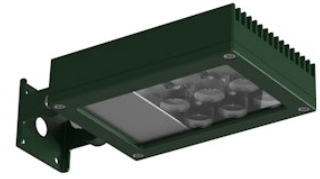

FLOS

FA52504212 Forest Green

Perseo 2

Designed by FLOS Outdoor, 2012

LED source included. Integrated electrical power supply 220-240V ON- OFF. Fixing bracket included. Equipped with a 700 mm protruding section of neoprene cable and a kit with crimpable connectors and adhesive heat-shrinkable sleeves that guarantee the tightness of the connection. Optional accessories: ground spike; feet for ground mounting and arms for wall mounting (IP68 connector included). Extraclear transparent glass.

Are you a professional and your project needs consulting and support?

[BOOK AN APPOINTMENT](#)

Main specifications

EAN	8054793641751
Mounting	Wall, Ground
Environments	Outdoor wet location
Light source type	LED
Light sources included	Yes
LED type	Power LED
Number of lamps	1
System power (W)	12
Source flux (lm)	1465
Lumen Output (lm)	984

Physical

Colour	Forest Green
Orientation	Adjustable
Longitudinal tilting (°)	200
Net weight (kg)	0.97
Package height (mm)	85
Package width (mm)	140
Package length (mm)	235
IP internal	65

Download

[Mounting instructions](#)  PDF