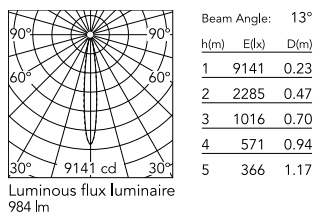

Physical

Colour	Forest Green
Orientation	Adjustable
Longitudinal tilting (°)	200
Net weight (kg)	0.97
Package height (mm)	85
Package width (mm)	140
Package length (mm)	235
IP internal	65

Download

[Mounting instructions](#)  PDF

Photometric Files

[LDT / IES](#)  ZIP

Technical Drawings

[2D](#)  ZIP

[3D](#)  ZIP

Schematic light drawing

Photometric

Lighting type	Direct
Light distribution	Symmetric
CCT (K)	4000
CRI>	80
Beam angle C0-180 (°)	13
Beam angle C90-270 (°)	13
Extreme cut off	No