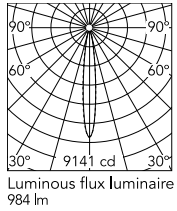

Physical

Colour	Grey
Orientation	Adjustable
Longitudinal tilting (°)	200
Net weight (kg)	0.97
Package height (mm)	85
Package width (mm)	140
Package length (mm)	235
IP internal	65

Download

[Mounting instructions](#)  ZIP

Photometric Files

[LDT / IES](#)  ZIP

Technical Drawings

[2D](#)  ZIP

[3D](#)  ZIP

Schematic light drawing

Beam Angle: 13°

h(m)	E(lx)	D(m)
1	9141	0.23
2	2285	0.47
3	1016	0.70
4	571	0.94
5	366	1.17

Photometric

Lighting type	Direct
Light distribution	Symmetric
CCT (K)	4000
CRI>	80
Beam angle C0-180 (°)	13
Beam angle C90-270 (°)	13
Extreme cut off	No

Electrical

Insulation class	I
Frequency (Hz)	50/60
Main voltage (Vac)	220-240
Power supply	Integrated
Dimmable	No
Power supply type	Non Dimmable
Dimming interface	Not Dimmable
Emergency	No