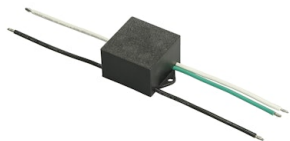

FLOS

FA52504206 Grey

Perseo 2

Designed by FLOS Outdoor, 2012

LED source included. Integrated electrical power supply 220-240V ON- OFF. Fixing bracket included. Equipped with a 700 mm protruding section of neoprene cable and a kit with crimpable connectors and adhesive heat-shrinkable sleeves that guarantee the tightness of the connection. Optional accessories: ground spike; feet for ground mounting and arms for wall mounting (IP68 connector included). Extraclear transparent glass.

Photometric

Lighting type	Direct
Light distribution	Symmetric
CCT (K)	4000
CRI>	80
Beam angle C0-180 (°)	13
Beam angle C90-270 (°)	13
Extreme cut off	No

Electrical

Insulation class	I
Frequency (Hz)	50/60
Main voltage (Vac)	220-240
Power supply	Integrated
Dimmable	No
Power supply type	Non Dimmable
Dimming interface	Not Dimmable
Emergency	No

Accessories & Power Supply

OPTIONAL
Accessory

F990E00A000

S.P.D. (SURGE PROTECTION
DEVICE)

OPTIONAL
Accessory

FA136

Ground Spike Aimer 1/Aimer
2/Aimer 3/Perseo 2

OPTIONAL
Accessory