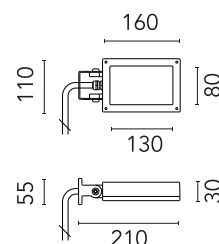

FLOS

FA52504206 Grey

Perseo 2

Designed by FLOS Outdoor, 2012

LED source included. Integrated electrical power supply 220-240V ON- OFF. Fixing bracket included. Equipped with a 700 mm protruding section of neoprene cable and a kit with crimpable connectors and adhesive heat-shrinkable sleeves that guarantee the tightness of the connection. Optional accessories: ground spike; feet for ground mounting and arms for wall mounting (IP68 connector included). Extraclear transparent glass.

Physical

Colour	Grey
Orientation	Adjustable
Longitudinal tilting (°)	200
Net weight (kg)	0.97
Package height (mm)	85
Package width (mm)	140
Package length (mm)	235
IP internal	65

Download

[Mounting instructions](#)  ZIP