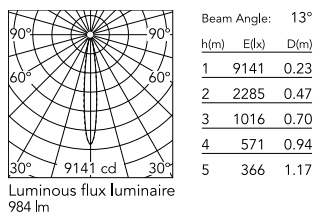

Physical

Colour	White
Orientation	Adjustable
Longitudinal tilting (°)	200
Net weight (kg)	0.97
Package height (mm)	85
Package width (mm)	140
Package length (mm)	235
IP internal	65

Download

[Mounting instructions](#)  ZIP

Photometric Files

[LDT / IES](#)  ZIP

Technical Drawings

[2D](#)  ZIP

[3D](#)  ZIP

Schematic light drawing

Photometric

Lighting type	Direct
Light distribution	Symmetric
CCT (K)	4000
CRI>	80
Beam angle C0-180 (°)	13
Beam angle C90-270 (°)	13
Extreme cut off	No