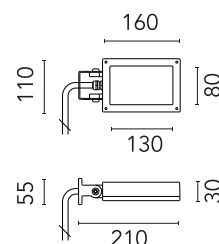

FLOS

FA52504201 White

Perseo 2

Designed by FLOS Outdoor, 2012

LED source included. Integrated electrical power supply 220-240V ON- OFF. Fixing bracket included. Equipped with a 700 mm protruding section of neoprene cable and a kit with crimpable connectors and adhesive heat-shrinkable sleeves that guarantee the tightness of the connection. Optional accessories: ground spike; feet for ground mounting and arms for wall mounting (IP68 connector included). Extraclear transparent glass.

Physical

Colour	White
Orientation	Adjustable
Longitudinal tilting (°)	200
Net weight (kg)	0.97
Package height (mm)	85
Package width (mm)	140
Package length (mm)	235
IP internal	65

Download

[Mounting instructions](#)  ZIP