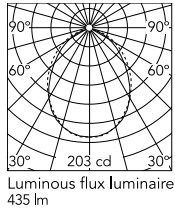

Physical

Colour	Anthracite
Orientation	Adjustable
Longitudinal tilting (°)	200
Net weight (kg)	0.61
Package height (mm)	85
Package width (mm)	145
Package length (mm)	235
IP internal	65

Download

[Mounting instructions](#)  PDF

Photometric Files

[LDT / IES](#)  ZIP

Technical Drawings

[2D](#)  ZIP

[3D](#)  ZIP

Schematic light drawing

Beam Angle: 86°

h(m)	E(lx)	D(m)
1	203	1.87
2	51	3.74
3	23	5.60
4	13	7.47
5	8	9.34

Photometric

Lighting type	Direct
Light distribution	Symmetric
CCT (K)	2700
CRI>	80
Beam angle C0-180 (°)	86
Beam angle C90-270 (°)	92
Extreme cut off	No

Electrical

Insulation class	II
Frequency (Hz)	50/60
Main voltage (Vac)	100-240
Power supply	Integrated
Dimmable	No
Power supply type	Non Dimmable
Dimming interface	Not Dimmable
Emergency	No