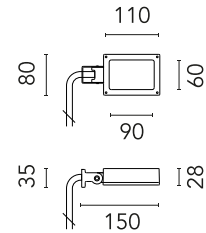

FLOS

FA52514433.A Anthracite

Perseo 1 Opal

Designed by FLOS Outdoor, 2012

LED source included. Integrated electrical power supply 100-240V ON- OFF. Fixing bracket included. Equipped with a 700 mm protruding section of neoprene cable and a kit with crimpable connectors and adhesive heat-shrinkable sleeves that guarantee the tightness of the connection. Optional accessories: ground spike; feet for ground mounting and arms for wall mounting (IP68 connector included). Frosted glass.

Are you a professional and your project needs consulting and support?

[BOOK AN APPOINTMENT](#)

Main specifications

EAN	8054793646787
Mounting	Wall, Ground
Light source type	LED
Light sources included	Yes
LED type	Power LED
Number of lamps	1
System power (W)	9
Source flux (lm)	836
Lumen Output (lm)	435

Physical

Colour	Anthracite
Orientation	Adjustable
Longitudinal tilting (°)	200
Net weight (kg)	0.61
Package height (mm)	85
Package width (mm)	145
Package length (mm)	235
IP internal	65

Download

[Mounting instructions](#)  PDF

Photometric Files

[LDT / IES](#)  ZIP

Technical Drawings

[2D](#)  ZIP

[3D](#)  ZIP

Schematic light drawing

Beam Angle: 86°

h(m)	E(lx)	D(m)
1	203	1.87
2	51	3.74
3	23	5.60
4	13	7.47
5	8	9.34