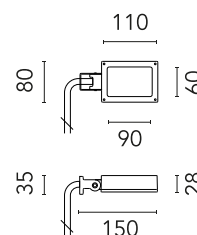

FLOS

FA52514430.A Black

Perseo 1 Opal

Designed by FLOS Outdoor, 2012

LED source included. Integrated electrical power supply 100-240V ON- OFF. Fixing bracket included. Equipped with a 700 mm protruding section of neoprene cable and a kit with crimpable connectors and adhesive heat-shrinkable sleeves that guarantee the tightness of the connection. Optional accessories: ground spike; feet for ground mounting and arms for wall mounting (IP68 connector included). Frosted glass.

Are you a professional and your project needs consulting and support?

[BOOK AN APPOINTMENT](#)

Main specifications

EAN	8054793646770
Mounting	Wall, Ground
Light source type	LED
Light sources included	Yes
LED type	Power LED
Number of lamps	1
System power (W)	9
Source flux (lm)	836
Lumen Output (lm)	435

Physical

Colour	Black
Orientation	Adjustable
Longitudinal tilting (°)	200
Net weight (kg)	0.61
Package height (mm)	85
Package width (mm)	145
Package length (mm)	235
IP internal	65

Download

[Mounting instructions](#)  PDF

Photometric Files

[LDT / IES](#)  ZIP

Technical Drawings

[2D](#)  ZIP

[3D](#)  ZIP

Schematic light drawing

Photometric

Lighting type	Direct
Light distribution	Symmetric
CCT (K)	2700
CRI>	80
Beam angle C0-180 (°)	86
Beam angle C90-270 (°)	92
Extreme cut off	No