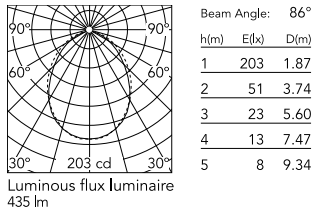

Physical

Colour	Black
Orientation	Adjustable
Longitudinal tilting (°)	200
Net weight (kg)	0.61
Package height (mm)	85
Package width (mm)	145
Package length (mm)	235
IP internal	65

Download

[Mounting instructions](#)  PDF

Photometric Files

[LDT / IES](#)  ZIP

Technical Drawings

[2D](#)  ZIP

[3D](#)  ZIP

Schematic light drawing

Photometric

Lighting type	Direct
Light distribution	Symmetric
CCT (K)	2700
CRI>	80
Beam angle C0-180 (°)	86
Beam angle C90-270 (°)	92
Extreme cut off	No