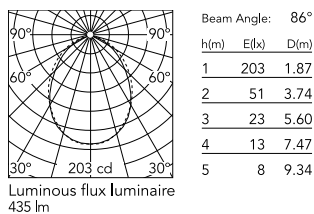

Physical

Colour	Deep Brown
Orientation	Adjustable
Longitudinal tilting (°)	200
Net weight (kg)	0.61
Package height (mm)	85
Package width (mm)	145
Package length (mm)	235
IP internal	65

Download

[Mounting instructions](#)  PDF

Photometric Files

[LDT / IES](#)  ZIP

Technical Drawings

[2D](#)  ZIP

[3D](#)  ZIP

Schematic light drawing

Photometric

Lighting type	Direct
Light distribution	Symmetric
CCT (K)	2700
CRI>	80
Beam angle C0-180 (°)	86
Beam angle C90-270 (°)	92
Extreme cut off	No