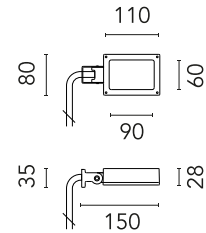

FLOS

FA52514418.A Deep Brown

Perseo 1 Opal

Designed by FLOS Outdoor, 2012

LED source included. Integrated electrical power supply 100-240V ON- OFF. Fixing bracket included. Equipped with a 700 mm protruding section of neoprene cable and a kit with crimpable connectors and adhesive heat-shrinkable sleeves that guarantee the tightness of the connection. Optional accessories: ground spike; feet for ground mounting and arms for wall mounting (IP68 connector included). Frosted glass.

Are you a professional and your project needs consulting and support?

[BOOK AN APPOINTMENT](#)

Main specifications

EAN	8054793646763
Mounting	Wall, Ground
Light source type	LED
Light sources included	Yes
LED type	Power LED
Number of lamps	1
System power (W)	9
Source flux (lm)	836
Lumen Output (lm)	435

Physical

Colour	Deep Brown
Orientation	Adjustable
Longitudinal tilting (°)	200
Net weight (kg)	0.61
Package height (mm)	85
Package width (mm)	145
Package length (mm)	235
IP internal	65

Download

[Mounting instructions](#)  PDF

Photometric Files

[LDT / IES](#)  ZIP

Technical Drawings

[2D](#)  ZIP

[3D](#)  ZIP

Schematic light drawing

Photometric

Lighting type	Direct
Light distribution	Symmetric
CCT (K)	2700
CRI>	80
Beam angle C0-180 (°)	86
Beam angle C90-270 (°)	92
Extreme cut off	No