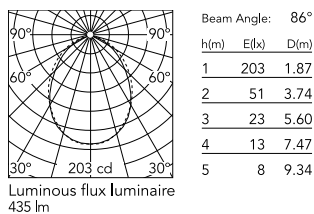

Physical

Colour	Forest Green
Orientation	Adjustable
Longitudinal tilting (°)	200
Net weight (kg)	0.61
Package height (mm)	85
Package width (mm)	145
Package length (mm)	235
IP internal	65

Download

[Mounting instructions](#)  PDF

Photometric Files

[LDT / IES](#)  ZIP

Technical Drawings

[2D](#)  ZIP

[3D](#)  ZIP

Schematic light drawing

Photometric

Lighting type	Direct
Light distribution	Symmetric
CCT (K)	2700
CRI>	80
Beam angle C0-180 (°)	86
Beam angle C90-270 (°)	92
Extreme cut off	No