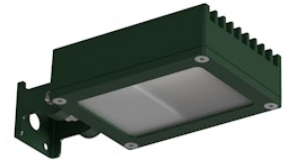

FLOS

FA52514412.A Forest Green

Perseo 1 Opal

Designed by FLOS Outdoor, 2012

LED source included. Integrated electrical power supply 100-240V ON- OFF. Fixing bracket included. Equipped with a 700 mm protruding section of neoprene cable and a kit with crimpable connectors and adhesive heat-shrinkable sleeves that guarantee the tightness of the connection. Optional accessories: ground spike; feet for ground mounting and arms for wall mounting (IP68 connector included). Frosted glass.

Are you a professional and your project needs consulting and support?

[BOOK AN APPOINTMENT](#)

Main specifications

EAN	8054793646756
Mounting	Wall, Ground
Light source type	LED
Light sources included	Yes
LED type	Power LED
Number of lamps	1
System power (W)	9
Source flux (lm)	836
Lumen Output (lm)	435

Physical

Colour	Forest Green
Orientation	Adjustable
Longitudinal tilting (°)	200
Net weight (kg)	0.61
Package height (mm)	85
Package width (mm)	145
Package length (mm)	235
IP internal	65

Download

[Mounting instructions](#)  PDF