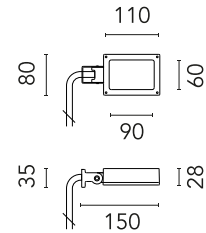

FLOS

FA52514412.A Forest Green

Perseo 1 Opal

Designed by FLOS Outdoor, 2012

LED source included. Integrated electrical power supply 100-240V ON- OFF. Fixing bracket included. Equipped with a 700 mm protruding section of neoprene cable and a kit with crimpable connectors and adhesive heat-shrinkable sleeves that guarantee the tightness of the connection. Optional accessories: ground spike; feet for ground mounting and arms for wall mounting (IP68 connector included). Frosted glass.

Are you a professional and your project needs consulting and support?

[BOOK AN APPOINTMENT](#)

Main specifications

EAN	8054793646756
Mounting	Wall, Ground
Light source type	LED
Light sources included	Yes
LED type	Power LED
Number of lamps	1
System power (W)	9
Source flux (lm)	836
Lumen Output (lm)	435

Physical

Colour	Forest Green
Orientation	Adjustable
Longitudinal tilting (°)	200
Net weight (kg)	0.61
Package height (mm)	85
Package width (mm)	145
Package length (mm)	235
IP internal	65

Download

[Mounting instructions](#)  PDF

Photometric Files

[LDT / IES](#)  ZIP

Technical Drawings

[2D](#)  ZIP

[3D](#)  ZIP

Schematic light drawing

Photometric

Lighting type	Direct
Light distribution	Symmetric
CCT (K)	2700
CRI>	80
Beam angle C0-180 (°)	86
Beam angle C90-270 (°)	92
Extreme cut off	No