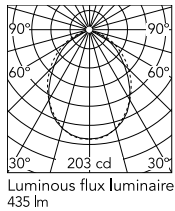

Physical

Colour	Grey
Orientation	Adjustable
Longitudinal tilting (°)	200
Net weight (kg)	0.61
Package height (mm)	85
Package width (mm)	145
Package length (mm)	235
IP internal	65

Download

[Mounting instructions](#)  PDF

Photometric Files

[LDT / IES](#)  ZIP

Technical Drawings

[2D](#)  ZIP

[3D](#)  ZIP

Schematic light drawing

Beam Angle: 86°

h(m)	E(lx)	D(m)
1	203	1.87
2	51	3.74
3	23	5.60
4	13	7.47
5	8	9.34

Luminous flux luminaire
435 lm

Photometric

Lighting type	Direct
Light distribution	Symmetric
CCT (K)	2700
CRI>	80
Beam angle C0-180 (°)	86
Beam angle C90-270 (°)	92
Extreme cut off	No

Electrical

Insulation class	II
Frequency (Hz)	50/60
Main voltage (Vac)	100-240
Power supply	Integrated
Dimmable	No
Power supply type	Non Dimmable
Dimming interface	Not Dimmable
Emergency	No