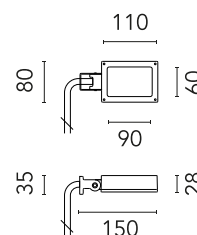

FLOS

FA52514406.A Grey

Perseo 1 Opal

Designed by FLOS Outdoor, 2012

LED source included. Integrated electrical power supply 100-240V ON- OFF. Fixing bracket included. Equipped with a 700 mm protruding section of neoprene cable and a kit with crimpable connectors and adhesive heat-shrinkable sleeves that guarantee the tightness of the connection. Optional accessories: ground spike; feet for ground mounting and arms for wall mounting (IP68 connector included). Frosted glass.

Are you a professional and your project needs consulting and support?

[BOOK AN APPOINTMENT](#)

Main specifications

EAN	8054793646749
Mounting	Wall, Ground
Light source type	LED
Light sources included	Yes
LED type	Power LED
Number of lamps	1
System power (W)	9
Source flux (lm)	836
Lumen Output (lm)	435

Physical

Colour	Grey
Orientation	Adjustable
Longitudinal tilting (°)	200
Net weight (kg)	0.61
Package height (mm)	85
Package width (mm)	145
Package length (mm)	235
IP internal	65

Download

[Mounting instructions](#)  PDF

Photometric Files

[LDT / IES](#)  ZIP

Technical Drawings

[2D](#)  ZIP

[3D](#)  ZIP

Schematic light drawing

Beam Angle: 86°

h(m)	E(lx)	D(m)
1	203	1.87
2	51	3.74
3	23	5.60
4	13	7.47
5	8	9.34