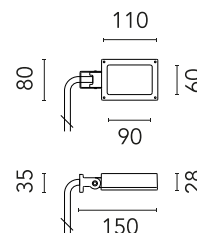

FLOS

FA52514401.A White

Perseo 1 Opal

Designed by FLOS Outdoor, 2012

LED source included. Integrated electrical power supply 100-240V ON- OFF. Fixing bracket included. Equipped with a 700 mm protruding section of neoprene cable and a kit with crimpable connectors and adhesive heat-shrinkable sleeves that guarantee the tightness of the connection. Optional accessories: ground spike; feet for ground mounting and arms for wall mounting (IP68 connector included). Frosted glass.

Physical

Colour	White
Orientation	Adjustable
Longitudinal tilting (°)	200
Net weight (kg)	0.61
Package height (mm)	85
Package width (mm)	145
Package length (mm)	235
IP internal	65

Download

[Mounting instructions](#)  ZIP

Photometric Files

[LDT / IES](#)  ZIP

Technical Drawings

[2D](#)  ZIP

[3D](#)  ZIP

Schematic light drawing

Photometric

Light distribution	Symmetric
CCT (K)	2700
CRI>	80
Beam angle C0-180 (°)	86
Beam angle C90-270 (°)	92
Extreme cut off	No