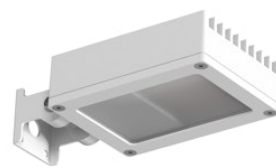

FLOS

FA52514401.A White

Perseo 1 Opal

Designed by FLOS Outdoor, 2012

LED source included. Integrated electrical power supply 100-240V ON- OFF. Fixing bracket included. Equipped with a 700 mm protruding section of neoprene cable and a kit with crimpable connectors and adhesive heat-shrinkable sleeves that guarantee the tightness of the connection. Optional accessories: ground spike; feet for ground mounting and arms for wall mounting (IP68 connector included). Frosted glass.

Are you a professional and your project needs consulting and support?

[BOOK AN APPOINTMENT](#)

Main specifications

EAN	8054793646732
Mounting	Wall, Ground
Environments	Outdoor wet location
Light source type	LED
Light sources included	Yes
LED type	Power LED
Number of lamps	1
System power (W)	9
Source flux (lm)	836
Lumen Output (lm)	435

Physical

Colour	White
Orientation	Adjustable
Longitudinal tilting (°)	200
Net weight (kg)	0.61
Package height (mm)	85
Package width (mm)	145
Package length (mm)	235
IP internal	65

Download

[Mounting instructions](#)  ZIP