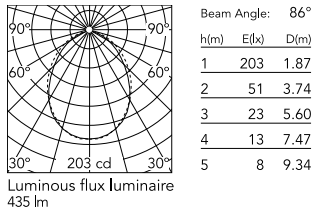

Physical

Colour	White
Orientation	Adjustable
Longitudinal tilting (°)	200
Net weight (kg)	0.61
Package height (mm)	85
Package width (mm)	145
Package length (mm)	235
IP internal	65

Download

[Mounting instructions](#)  ZIP

Photometric Files

[LDT / IES](#)  ZIP

Technical Drawings

[2D](#)  ZIP

[3D](#)  ZIP

Schematic light drawing

Photometric

Light distribution	Symmetric
CCT (K)	2700
CRI>	80
Beam angle C0-180 (°)	86
Beam angle C90-270 (°)	92
Extreme cut off	No