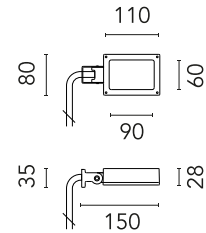

FLOS

FA52500333.A Anthracite

Perseo 1 Opal

Designed by FLOS Outdoor, 2012

LED source included. Integrated electrical power supply 100-240V ON- OFF. Fixing bracket included. Equipped with a 700 mm protruding section of neoprene cable and a kit with crimpable connectors and adhesive heat-shrinkable sleeves that guarantee the tightness of the connection. Optional accessories: ground spike; feet for ground mounting and arms for wall mounting (IP68 connector included). Frosted glass.

Are you a professional and your project needs consulting and support?

[BOOK AN APPOINTMENT](#)

Main specifications

EAN	8054793641171
Mounting	Wall, Ground
Light source type	LED
Light sources included	Yes
LED type	Power LED
Number of lamps	1
System power (W)	9
Source flux (lm)	899
Lumen Output (lm)	468

Physical

Colour	Anthracite
Orientation	Adjustable
Longitudinal tilting (°)	200
Net weight (kg)	0.61
Package height (mm)	85
Package width (mm)	145
Package length (mm)	235
IP internal	65

Download

[Mounting instructions](#) PDF

Photometric Files

[LDT / IES](#) ZIP

Technical Drawings

[2D](#) ZIP

[3D](#) ZIP

Schematic light drawing

Photometric

Lighting type	Direct
Light distribution	Symmetric
CCT (K)	3000
CRI>	80
Beam angle C0-180 (°)	86
Beam angle C90-270 (°)	92
Extreme cut off	No