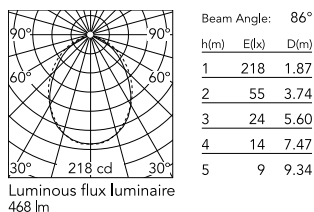

Physical

Colour	Anthracite
Orientation	Adjustable
Longitudinal tilting (°)	200
Net weight (kg)	0.61
Package height (mm)	85
Package width (mm)	145
Package length (mm)	235
IP internal	65

Download

[Mounting instructions](#) PDF

Photometric Files

[LDT / IES](#) ZIP

Technical Drawings

[2D](#) ZIP

[3D](#) ZIP

Schematic light drawing

Photometric

Lighting type	Direct
Light distribution	Symmetric
CCT (K)	3000
CRI>	80
Beam angle C0-180 (°)	86
Beam angle C90-270 (°)	92
Extreme cut off	No