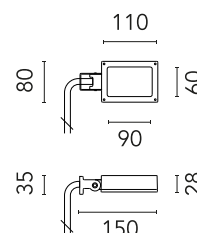

FLOS

FA52500330.A Black

Perseo 1 Opal

Designed by FLOS Outdoor, 2012

LED source included. Integrated electrical power supply 100-240V ON- OFF. Fixing bracket included. Equipped with a 700 mm protruding section of neoprene cable and a kit with crimpable connectors and adhesive heat-shrinkable sleeves that guarantee the tightness of the connection. Optional accessories: ground spike; feet for ground mounting and arms for wall mounting (IP68 connector included). Frosted glass.

Physical

Colour	Black
Orientation	Adjustable
Longitudinal tilting (°)	200
Net weight (kg)	0.61
Package height (mm)	85
Package width (mm)	145
Package length (mm)	235
IP internal	65

Download

[Mounting instructions](#)  PDF