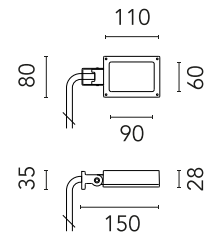

FLOS

FA52500318.A Deep Brown

Perseo 1 Opal

Designed by FLOS Outdoor, 2012

LED source included. Integrated electrical power supply 100-240V ON- OFF. Fixing bracket included. Equipped with a 700 mm protruding section of neoprene cable and a kit with crimpable connectors and adhesive heat-shrinkable sleeves that guarantee the tightness of the connection. Optional accessories: ground spike; feet for ground mounting and arms for wall mounting (IP68 connector included). Frosted glass.

Are you a professional and your project needs consulting and support?

[BOOK AN APPOINTMENT](#)

Main specifications

EAN	8054793641133
Mounting	Wall, Ground
Light source type	LED
Light sources included	Yes
LED type	Power LED
Number of lamps	1
System power (W)	9
Source flux (lm)	899
Lumen Output (lm)	468

Physical

Colour	Deep Brown
Orientation	Adjustable
Longitudinal tilting (°)	200
Net weight (kg)	0.61
Package height (mm)	85
Package width (mm)	145
Package length (mm)	235
IP internal	65

Download

[Mounting instructions](#)  PDF

Photometric Files

[LDT / IES](#)  ZIP

Technical Drawings

[2D](#)  ZIP

[3D](#)  ZIP

Schematic light drawing

Photometric

Lighting type	Direct
Light distribution	Symmetric
CCT (K)	3000
CRI>	80
Beam angle C0-180 (°)	86
Beam angle C90-270 (°)	92
Extreme cut off	No