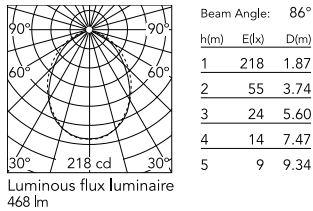

Physical

Colour	Deep Brown
Orientation	Adjustable
Longitudinal tilting (°)	200
Net weight (kg)	0.61
Package height (mm)	85
Package width (mm)	145
Package length (mm)	235
IP internal	65

Download

[Mounting instructions](#)  PDF

Photometric Files

[LDT / IES](#)  ZIP

Technical Drawings

[2D](#)  ZIP

[3D](#)  ZIP

Schematic light drawing

Photometric

Lighting type	Direct
Light distribution	Symmetric
CCT (K)	3000
CRI>	80
Beam angle C0-180 (°)	86
Beam angle C90-270 (°)	92
Extreme cut off	No