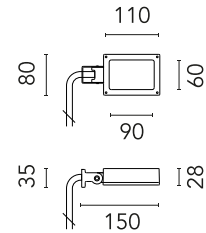

## Perseo 1 Opal

Designed by FLOS Outdoor, 2012

LED source included. Integrated electrical power supply 100-240V ON- OFF. Fixing bracket included. Equipped with a 700 mm protruding section of neoprene cable and a kit with crimpable connectors and adhesive heat-shrinkable sleeves that guarantee the tightness of the connection. Optional accessories: ground spike; feet for ground mounting and arms for wall mounting (IP68 connector included). Frosted glass.

### Physical

Colour	Forest Green
Orientation	Adjustable
Longitudinal tilting (°)	200
Net weight (kg)	0.61
Package height (mm)	85
Package width (mm)	145
Package length (mm)	235
IP internal	65