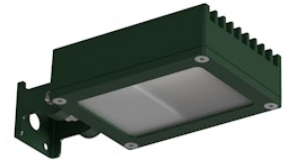

## Perseo 1 Opal

Designed by FLOS Outdoor, 2012

LED source included. Integrated electrical power supply 100-240V ON- OFF. Fixing bracket included. Equipped with a 700 mm protruding section of neoprene cable and a kit with crimpable connectors and adhesive heat-shrinkable sleeves that guarantee the tightness of the connection. Optional accessories: ground spike; feet for ground mounting and arms for wall mounting (IP68 connector included). Frosted glass.

### Main specifications

EAN	8054793641119
Mounting	Wall, Ground
Light source type	LED
Light sources included	Yes
LED type	Power LED
Number of lamps	1
System power (W)	9
Source flux (lm)	899
Lumen Output (lm)	468

### Physical

Colour	Forest Green
Orientation	Adjustable
Longitudinal tilting (°)	200
Net weight (kg)	0.61
Package height (mm)	85
Package width (mm)	145
Package length (mm)	235
IP internal	65