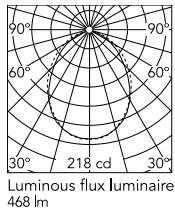

Physical

Colour	Grey
Orientation	Adjustable
Longitudinal tilting (°)	200
Net weight (kg)	0.61
Package height (mm)	85
Package width (mm)	145
Package length (mm)	235
IP internal	65

Download

[Mounting instructions](#) PDF

Photometric Files

[LDT / IES](#) ZIP

Technical Drawings

[2D](#) ZIP

[3D](#) ZIP

Schematic light drawing

Photometric

Lighting type	Direct
Light distribution	Symmetric
CCT (K)	3000
CRI>	80
Beam angle C0-180 (°)	86
Beam angle C90-270 (°)	92
Extreme cut off	No