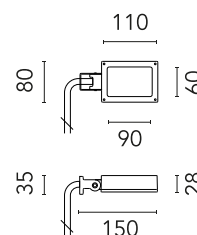

FLOS

FA52500306.A Grey

Perseo 1 Opal

Designed by FLOS Outdoor, 2012

LED source included. Integrated electrical power supply 100-240V ON- OFF. Fixing bracket included. Equipped with a 700 mm protruding section of neoprene cable and a kit with crimpable connectors and adhesive heat-shrinkable sleeves that guarantee the tightness of the connection. Optional accessories: ground spike; feet for ground mounting and arms for wall mounting (IP68 connector included). Frosted glass.

Are you a professional and your project needs consulting and support?

[BOOK AN APPOINTMENT](#)

Main specifications

EAN	8054793641096
Mounting	Wall, Ground
Light source type	LED
Light sources included	Yes
LED type	Power LED
Number of lamps	1
System power (W)	9
Source flux (lm)	899
Lumen Output (lm)	468

Physical

Colour	Grey
Orientation	Adjustable
Longitudinal tilting (°)	200
Net weight (kg)	0.61
Package height (mm)	85
Package width (mm)	145
Package length (mm)	235
IP internal	65

Download

[Mounting instructions](#) PDF

Photometric Files

[LDT / IES](#) ZIP

Technical Drawings

[2D](#) ZIP

[3D](#) ZIP

Schematic light drawing

Photometric

Lighting type	Direct
Light distribution	Symmetric
CCT (K)	3000
CRI>	80
Beam angle C0-180 (°)	86
Beam angle C90-270 (°)	92
Extreme cut off	No