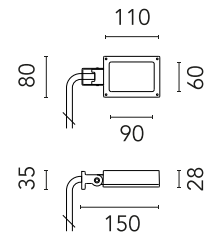

FLOS

FA52500233.A Anthracite

Perseo 1 Opal

Designed by FLOS Outdoor, 2012

LED source included. Integrated electrical power supply 100-240V ON- OFF. Fixing bracket included. Equipped with a 700 mm protruding section of neoprene cable and a kit with crimpable connectors and adhesive heat-shrinkable sleeves that guarantee the tightness of the connection. Optional accessories: ground spike; feet for ground mounting and arms for wall mounting (IP68 connector included). Frosted glass.

Are you a professional and your project needs consulting and support?

[BOOK AN APPOINTMENT](#)

Main specifications

EAN	8054793641058
Mounting	Wall, Ground
Light source type	LED
Light sources included	Yes
LED type	Power LED
Number of lamps	1
System power (W)	9
Source flux (lm)	943
Lumen Output (lm)	491

Physical

Colour	Anthracite
Orientation	Adjustable
Longitudinal tilting (°)	200
Net weight (kg)	0.61
Package height (mm)	85
Package width (mm)	145
Package length (mm)	235
IP internal	65

Download

[Mounting instructions](#)  PDF