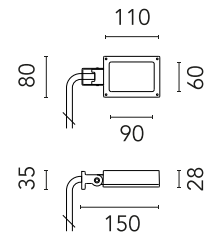

## Perseo 1 Opal

Designed by FLOS Outdoor, 2012

LED source included. Integrated electrical power supply 100-240V ON- OFF. Fixing bracket included. Equipped with a 700 mm protruding section of neoprene cable and a kit with crimpable connectors and adhesive heat-shrinkable sleeves that guarantee the tightness of the connection. Optional accessories: ground spike; feet for ground mounting and arms for wall mounting (IP68 connector included). Frosted glass.

### Physical

Colour	Black
Orientation	Adjustable
Longitudinal tilting (°)	200
Net weight (kg)	0.61
Package height (mm)	85
Package width (mm)	145
Package length (mm)	235
IP internal	65