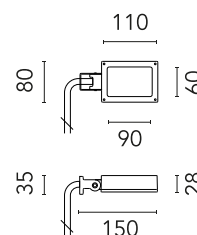

FLOS

FA52500218.A Deep Brown

Perseo 1 Opal

Designed by FLOS Outdoor, 2012

LED source included. Integrated electrical power supply 100-240V ON- OFF. Fixing bracket included. Equipped with a 700 mm protruding section of neoprene cable and a kit with crimpable connectors and adhesive heat-shrinkable sleeves that guarantee the tightness of the connection. Optional accessories: ground spike; feet for ground mounting and arms for wall mounting (IP68 connector included). Frosted glass.

Are you a professional and your project needs consulting and support?

[BOOK AN APPOINTMENT](#)

Main specifications

EAN	8054793641034
Mounting	Wall, Ground
Light source type	LED
Light sources included	Yes
LED type	Power LED
Number of lamps	1
System power (W)	9
Source flux (lm)	943
Lumen Output (lm)	491

Physical

Colour	Deep Brown
Orientation	Adjustable
Longitudinal tilting (°)	200
Net weight (kg)	0.61
Package height (mm)	85
Package width (mm)	145
Package length (mm)	235
IP internal	65

Download

[Mounting instructions](#)  PDF