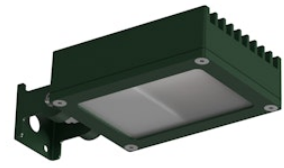

## Perseo 1 Opal

Designed by FLOS Outdoor, 2012

LED source included. Integrated electrical power supply 100-240V ON- OFF. Fixing bracket included. Equipped with a 700 mm protruding section of neoprene cable and a kit with crimpable connectors and adhesive heat-shrinkable sleeves that guarantee the tightness of the connection. Optional accessories: ground spike; feet for ground mounting and arms for wall mounting (IP68 connector included). Frosted glass.

### Main specifications

EAN	8054793641027
Mounting	Wall, Ground
Light source type	LED
Light sources included	Yes
LED type	Power LED
Number of lamps	1
System power (W)	9
Source flux (lm)	943
Lumen Output (lm)	491

### Physical

Colour	Forest Green
Orientation	Adjustable
Longitudinal tilting (°)	200
Net weight (kg)	0.61
Package height (mm)	85
Package width (mm)	145
Package length (mm)	235
IP internal	65