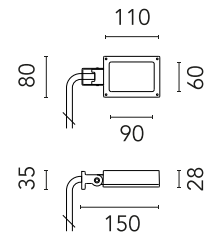

## Perseo 1 Opal

Designed by FLOS Outdoor, 2012

LED source included. Integrated electrical power supply 100-240V ON- OFF. Fixing bracket included. Equipped with a 700 mm protruding section of neoprene cable and a kit with crimpable connectors and adhesive heat-shrinkable sleeves that guarantee the tightness of the connection. Optional accessories: ground spike; feet for ground mounting and arms for wall mounting (IP68 connector included). Frosted glass.

### Physical

Colour	Forest Green
Orientation	Adjustable
Longitudinal tilting (°)	200
Net weight (kg)	0.61
Package height (mm)	85
Package width (mm)	145
Package length (mm)	235
IP internal	65