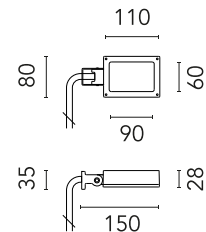

FLOS

FA52500206.A Grey

Perseo 1 Opal

Designed by FLOS Outdoor, 2012

LED source included. Integrated electrical power supply 100-240V ON- OFF. Fixing bracket included. Equipped with a 700 mm protruding section of neoprene cable and a kit with crimpable connectors and adhesive heat-shrinkable sleeves that guarantee the tightness of the connection. Optional accessories: ground spike; feet for ground mounting and arms for wall mounting (IP68 connector included). Frosted glass.

Are you a professional and your project needs consulting and support?

[BOOK AN APPOINTMENT](#)

Main specifications

EAN	8054793641010
Mounting	Wall, Ground
Light source type	LED
Light sources included	Yes
LED type	Power LED
Number of lamps	1
System power (W)	9
Source flux (lm)	943
Lumen Output (lm)	491

Physical

Colour	Grey
Orientation	Adjustable
Longitudinal tilting (°)	200
Net weight (kg)	0.61
Package height (mm)	85
Package width (mm)	145
Package length (mm)	235
IP internal	65

Download

[Mounting instructions](#)  PDF