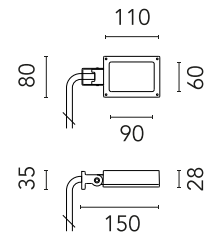

FLOS

FA52500201.A White

Perseo 1 Opal

Designed by FLOS Outdoor, 2012

LED source included. Integrated electrical power supply 100-240V ON- OFF. Fixing bracket included. Equipped with a 700 mm protruding section of neoprene cable and a kit with crimpable connectors and adhesive heat-shrinkable sleeves that guarantee the tightness of the connection. Optional accessories: ground spike; feet for ground mounting and arms for wall mounting (IP68 connector included). Frosted glass.

Are you a professional and your project needs consulting and support?

[BOOK AN APPOINTMENT](#)

Main specifications

EAN	8054793641003
Mounting	Wall, Ground
Light source type	LED
Light sources included	Yes
LED type	Power LED
Number of lamps	1
System power (W)	9
Source flux (lm)	943
Lumen Output (lm)	491

Physical

Colour	White
Orientation	Adjustable
Longitudinal tilting (°)	200
Net weight (kg)	0.61
Package height (mm)	85
Package width (mm)	145
Package length (mm)	235
IP internal	65

Download

[Mounting instructions](#)  PDF