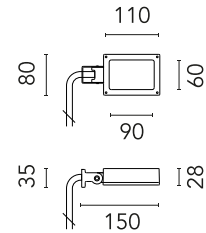

## Perseo 1

Designed by FLOS Outdoor, 2012

LED source included. Integrated electrical power supply 100-240V ON- OFF. Fixing bracket included. Equipped with a 700 mm protruding section of neoprene cable and a kit with crimpable connectors and adhesive heat-shrinkable sleeves that guarantee the tightness of the connection. Optional accessories: ground spike; feet for ground mounting and arms for wall mounting (IP68 connector included). Extraclear transparent glass.

### Physical

Colour	Anthracite
Orientation	Adjustable
Longitudinal tilting (°)	200
Net weight (kg)	0.61
Package height (mm)	85
Package width (mm)	145
Package length (mm)	235
IP internal	65