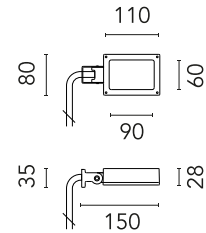

## Perseo 1

Designed by FLOS Outdoor, 2012

LED source included. Integrated electrical power supply 100-240V ON- OFF. Fixing bracket included. Equipped with a 700 mm protruding section of neoprene cable and a kit with crimpable connectors and adhesive heat-shrinkable sleeves that guarantee the tightness of the connection. Optional accessories: ground spike; feet for ground mounting and arms for wall mounting (IP68 connector included). Extraclear transparent glass.

### Physical

Colour	Black
Orientation	Adjustable
Longitudinal tilting (°)	200
Net weight (kg)	0.61
Package height (mm)	85
Package width (mm)	145
Package length (mm)	235
IP internal	65