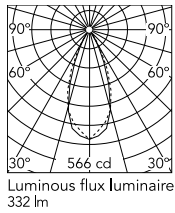

Physical

Colour	Forest Green
Orientation	Adjustable
Longitudinal tilting (°)	200
Net weight (kg)	0.61
Package height (mm)	85
Package width (mm)	145
Package length (mm)	235
IP internal	65

Download

[Mounting instructions](#) PDF

Photometric Files

[LDT / IES](#) ZIP

Technical Drawings

[2D](#) ZIP

[3D](#) ZIP

Schematic light drawing

Beam Angle: 41°

h(m)	E(lx)	D(m)
1	566	0.75
2	142	1.50
3	63	2.25
4	35	3.00
5	23	3.75

Photometric

Lighting type	Direct
Light distribution	Symmetric
CCT (K)	2700
CRI>	80
Beam angle C0-180 (°)	40
Beam angle C90-270 (°)	40
Extreme cut off	No

Electrical

Insulation class	II
Frequency (Hz)	50/60
Main voltage (Vac)	100-240
Power supply	Integrated
Dimmable	No
Power supply type	Non Dimmable
Dimming interface	Not Dimmable
Emergency	No