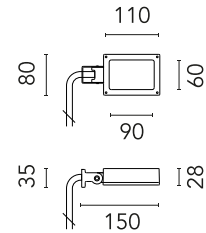

FLOS

FA52514212.A Forest Green

Perseo 1

Designed by FLOS Outdoor, 2012

LED source included. Integrated electrical power supply 100-240V ON- OFF. Fixing bracket included. Equipped with a 700 mm protruding section of neoprene cable and a kit with crimpable connectors and adhesive heat-shrinkable sleeves that guarantee the tightness of the connection. Optional accessories: ground spike; feet for ground mounting and arms for wall mounting (IP68 connector included). Extraclear transparent glass.

Are you a professional and your project needs consulting and support?

[BOOK AN APPOINTMENT](#)

Main specifications

EAN	8054793646695
Mounting	Wall, Ground
Light source type	LED
Light sources included	Yes
LED type	Power LED
Number of lamps	1
System power (W)	7
Source flux (lm)	398
Lumen Output (lm)	332

Physical

Colour	Forest Green
Orientation	Adjustable
Longitudinal tilting (°)	200
Net weight (kg)	0.61
Package height (mm)	85
Package width (mm)	145
Package length (mm)	235
IP internal	65

Download

[Mounting instructions](#) PDF

Photometric Files

[LDT / IES](#) ZIP

Technical Drawings

[2D](#) ZIP

[3D](#) ZIP

Schematic light drawing

Beam Angle: 41°

h(m)	E(lx)	D(m)
1	566	0.75
2	142	1.50
3	63	2.25
4	35	3.00
5	23	3.75