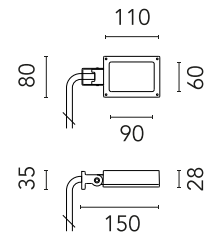

FLOS

FA52514206.A Grey

Perseo 1

Designed by FLOS Outdoor, 2012

LED source included. Integrated electrical power supply 100-240V ON- OFF. Fixing bracket included. Equipped with a 700 mm protruding section of neoprene cable and a kit with crimpable connectors and adhesive heat-shrinkable sleeves that guarantee the tightness of the connection. Optional accessories: ground spike; feet for ground mounting and arms for wall mounting (IP68 connector included). Extraclear transparent glass.

Are you a professional and your project needs consulting and support?

[BOOK AN APPOINTMENT](#)

Main specifications

EAN	8054793646688
Mounting	Wall, Ground
Light source type	LED
Light sources included	Yes
LED type	Power LED
Number of lamps	1
System power (W)	7
Source flux (lm)	398
Lumen Output (lm)	332

Physical

Colour	Grey
Orientation	Adjustable
Longitudinal tilting (°)	200
Net weight (kg)	0.61
Package height (mm)	85
Package width (mm)	145
Package length (mm)	235
IP internal	65

Download

[Mounting instructions](#)  PDF

Photometric Files

[LDT / IES](#)  ZIP

Technical Drawings

[2D](#)  ZIP

[3D](#)  ZIP

Schematic light drawing

Photometric

Lighting type	Direct
Light distribution	Symmetric
CCT (K)	2700
CRI>	80
Beam angle C0-180 (°)	40
Beam angle C90-270 (°)	40
Extreme cut off	No