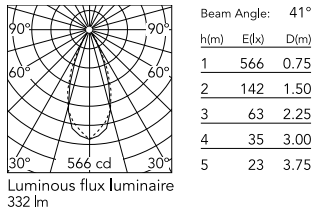

Physical

Colour	Grey
Orientation	Adjustable
Longitudinal tilting (°)	200
Net weight (kg)	0.61
Package height (mm)	85
Package width (mm)	145
Package length (mm)	235
IP internal	65

Download

[Mounting instructions](#)  PDF

Photometric Files

[LDT / IES](#)  ZIP

Technical Drawings

[2D](#)  ZIP

[3D](#)  ZIP

Schematic light drawing

Photometric

Lighting type	Direct
Light distribution	Symmetric
CCT (K)	2700
CRI>	80
Beam angle C0-180 (°)	40
Beam angle C90-270 (°)	40
Extreme cut off	No