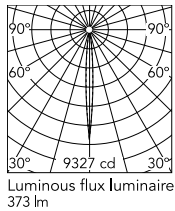

Physical

Colour	Deep Brown
Orientation	Adjustable
Longitudinal tilting (°)	200
Net weight (kg)	0.61
Package height (mm)	85
Package width (mm)	145
Package length (mm)	235
IP internal	65

Download

[Mounting instructions](#)  PDF

Photometric Files

[LDT / IES](#)  ZIP

Technical Drawings

[2D](#)  ZIP

[3D](#)  ZIP

Schematic light drawing

Beam Angle: 8°

h(m)	E(lx)	D(m)
1	9327	0.13
2	2332	0.27
3	1036	0.40
4	583	0.53
5	373	0.66

Luminous flux luminaire
373 lm

Photometric

Lighting type	Direct
Light distribution	Symmetric
CCT (K)	2700
CRI>	80
Beam angle C0-180 (°)	8
Beam angle C90-270 (°)	8
Extreme cut off	No

Electrical

Insulation class	II
Frequency (Hz)	50/60
Main voltage (Vac)	100-240
Power supply	Integrated
Dimmable	No
Power supply type	Non Dimmable
Dimming interface	Not Dimmable
Emergency	No