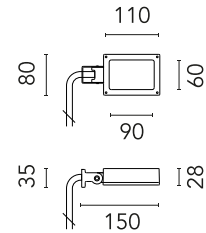

FLOS

FA52514018.A Deep Brown

Perseo 1

Designed by FLOS Outdoor, 2012

LED source included. Integrated electrical power supply 100-240V ON- OFF. Fixing bracket included. Equipped with a 700 mm protruding section of neoprene cable and a kit with crimpable connectors and adhesive heat-shrinkable sleeves that guarantee the tightness of the connection. Optional accessories: ground spike; feet for ground mounting and arms for wall mounting (IP68 connector included). Extraclear transparent glass.

Are you a professional and your project needs consulting and support?

[BOOK AN APPOINTMENT](#)

Main specifications

EAN	8054793646640
Mounting	Wall, Ground
Light source type	LED
Light sources included	Yes
LED type	Power LED
Number of lamps	1
System power (W)	7
Source flux (lm)	398
Lumen Output (lm)	373

Physical

Colour	Deep Brown
Orientation	Adjustable
Longitudinal tilting (°)	200
Net weight (kg)	0.61
Package height (mm)	85
Package width (mm)	145
Package length (mm)	235
IP internal	65

Download

[Mounting instructions](#)  PDF

Photometric Files

[LDT / IES](#)  ZIP

Technical Drawings

[2D](#)  ZIP

[3D](#)  ZIP

Schematic light drawing

Beam Angle: 8°

h(m)	E(lx)	D(m)
1	9327	0.13
2	2332	0.27
3	1036	0.40
4	583	0.53
5	373	0.66