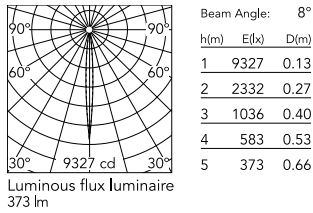

Physical

Colour	Forest Green
Orientation	Adjustable
Longitudinal tilting (°)	200
Net weight (kg)	0.61
Package height (mm)	85
Package width (mm)	145
Package length (mm)	235
IP internal	65

Download

[Mounting instructions](#) PDF

Photometric Files

[LDT / IES](#) ZIP

Technical Drawings

[2D](#) ZIP

[3D](#) ZIP

Schematic light drawing

Photometric

Lighting type	Direct
Light distribution	Symmetric
CCT (K)	2700
CRI>	80
Beam angle C0-180 (°)	8
Beam angle C90-270 (°)	8
Extreme cut off	No