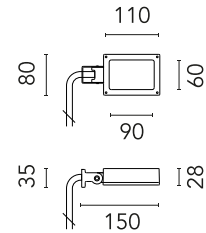

FLOS

FA52514012.A Forest Green

Perseo 1

Designed by FLOS Outdoor, 2012

LED source included. Integrated electrical power supply 100-240V ON- OFF. Fixing bracket included. Equipped with a 700 mm protruding section of neoprene cable and a kit with crimpable connectors and adhesive heat-shrinkable sleeves that guarantee the tightness of the connection. Optional accessories: ground spike; feet for ground mounting and arms for wall mounting (IP68 connector included). Extraclear transparent glass.

Are you a professional and your project needs consulting and support?

[BOOK AN APPOINTMENT](#)

Main specifications

EAN	8054793646633
Mounting	Wall, Ground
Light source type	LED
Light sources included	Yes
LED type	Power LED
Number of lamps	1
System power (W)	7
Source flux (lm)	398
Lumen Output (lm)	373

Physical

Colour	Forest Green
Orientation	Adjustable
Longitudinal tilting (°)	200
Net weight (kg)	0.61
Package height (mm)	85
Package width (mm)	145
Package length (mm)	235
IP internal	65

Download

[Mounting instructions](#) PDF

Photometric Files

[LDT / IES](#) ZIP

Technical Drawings

[2D](#) ZIP

[3D](#) ZIP

Schematic light drawing

Photometric

Lighting type	Direct
Light distribution	Symmetric
CCT (K)	2700
CRI>	80
Beam angle C0-180 (°)	8
Beam angle C90-270 (°)	8
Extreme cut off	No