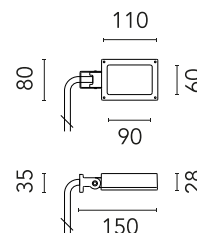

FLOS

FA52514006.A Grey

Perseo 1

Designed by FLOS Outdoor, 2012

LED source included. Integrated electrical power supply 100-240V ON- OFF. Fixing bracket included. Equipped with a 700 mm protruding section of neoprene cable and a kit with crimpable connectors and adhesive heat-shrinkable sleeves that guarantee the tightness of the connection. Optional accessories: ground spike; feet for ground mounting and arms for wall mounting (IP68 connector included). Extraclear transparent glass.

Are you a professional and your project needs consulting and support?

[BOOK AN APPOINTMENT](#)

Main specifications

EAN	8054793646626
Mounting	Wall, Ground
Light source type	LED
Light sources included	Yes
LED type	Power LED
Number of lamps	1
System power (W)	7
Source flux (lm)	398
Lumen Output (lm)	373

Physical

Colour	Grey
Orientation	Adjustable
Longitudinal tilting (°)	200
Net weight (kg)	0.61
Package height (mm)	85
Package width (mm)	145
Package length (mm)	235
IP internal	65

Download

[Mounting instructions](#) PDF