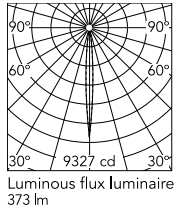

Physical

Colour	Grey
Orientation	Adjustable
Longitudinal tilting (°)	200
Net weight (kg)	0.61
Package height (mm)	85
Package width (mm)	145
Package length (mm)	235
IP internal	65

Download

[Mounting instructions](#) PDF

Photometric Files

[LDT / IES](#) ZIP

Technical Drawings

[2D](#) ZIP

[3D](#) ZIP

Schematic light drawing

Beam Angle: 8°

h(m)	E(lx)	D(m)
1	9327	0.13
2	2332	0.27
3	1036	0.40
4	583	0.53
5	373	0.66

9327 cd

Photometric

Lighting type	Direct
Light distribution	Symmetric
CCT (K)	2700
CRI>	80
Beam angle C0-180 (°)	8
Beam angle C90-270 (°)	8
Extreme cut off	No

Electrical

Insulation class	II
Frequency (Hz)	50/60
Main voltage (Vac)	100-240
Power supply	Integrated
Dimmable	No
Power supply type	Non Dimmable
Dimming interface	Not Dimmable
Emergency	No