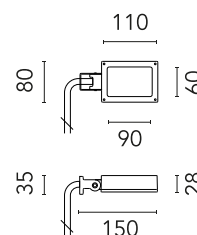

## Perseo 1

Designed by FLOS Outdoor, 2012

LED source included. Integrated electrical power supply 100-240V ON- OFF. Fixing bracket included. Equipped with a 700 mm protruding section of neoprene cable and a kit with crimpable connectors and adhesive heat-shrinkable sleeves that guarantee the tightness of the connection. Optional accessories: ground spike; feet for ground mounting and arms for wall mounting (IP68 connector included). Extraclear transparent glass.

### Physical

Colour	Anthracite
Orientation	Adjustable
Longitudinal tilting (°)	200
Net weight (kg)	0.61
Package height (mm)	85
Package width (mm)	145
Package length (mm)	235
IP internal	65