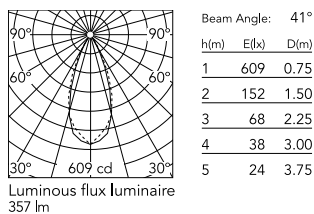

Schematic light drawing

Photometric

Lighting type	Direct
Light distribution	Symmetric
CCT (K)	3000
CRI>	80
Beam angle C0-180 (°)	40
Beam angle C90-270 (°)	40
Extreme cut off	No

Electrical

Insulation class	II
Frequency (Hz)	50/60
Main voltage (Vac)	100-240
Power supply	Integrated
Dimmable	No
Power supply type	Non Dimmable
Dimming interface	Not Dimmable
Emergency	No