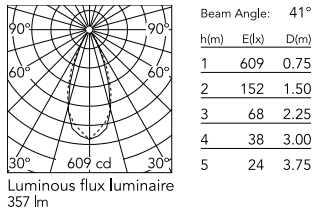

Physical

Colour	Black
Orientation	Adjustable
Longitudinal tilting (°)	200
Net weight (kg)	0.61
Package height (mm)	85
Package width (mm)	145
Package length (mm)	235
IP internal	65

Download

[Mounting instructions](#) PDF

Photometric Files

[LDT / IES](#) ZIP

Technical Drawings

[2D](#) ZIP

[3D](#) ZIP

Schematic light drawing

Photometric

Lighting type	Direct
Light distribution	Symmetric
CCT (K)	3000
CRI>	80
Beam angle C0-180 (°)	40
Beam angle C90-270 (°)	40
Extreme cut off	No