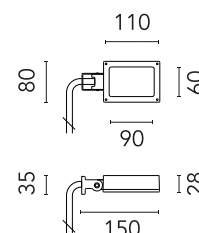

FLOS

FA52502330.A Black

Perseo 1

Designed by FLOS Outdoor, 2012

LED source included. Integrated electrical power supply 100-240V ON- OFF. Fixing bracket included. Equipped with a 700 mm protruding section of neoprene cable and a kit with crimpable connectors and adhesive heat-shrinkable sleeves that guarantee the tightness of the connection. Optional accessories: ground spike; feet for ground mounting and arms for wall mounting (IP68 connector included). Extraclear transparent glass.

Are you a professional and your project needs consulting and support?

[BOOK AN APPOINTMENT](#)

Main specifications

EAN	8054793641577
Mounting	Wall, Ground
Light source type	LED
Light sources included	Yes
LED type	Power LED
Number of lamps	1
System power (W)	7
Source flux (lm)	428
Lumen Output (lm)	357

Physical

Colour	Black
Orientation	Adjustable
Longitudinal tilting (°)	200
Net weight (kg)	0.61
Package height (mm)	85
Package width (mm)	145
Package length (mm)	235
IP internal	65

Download

[Mounting instructions](#) PDF

Photometric Files

[LDT / IES](#) ZIP

Technical Drawings

[2D](#) ZIP

[3D](#) ZIP

Schematic light drawing

Photometric

Lighting type	Direct
Light distribution	Symmetric
CCT (K)	3000
CRI>	80
Beam angle C0-180 (°)	40
Beam angle C90-270 (°)	40
Extreme cut off	No