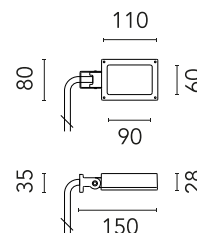

## Perseo 1

Designed by FLOS Outdoor, 2012

LED source included. Integrated electrical power supply 100-240V ON- OFF. Fixing bracket included. Equipped with a 700 mm protruding section of neoprene cable and a kit with crimpable connectors and adhesive heat-shrinkable sleeves that guarantee the tightness of the connection. Optional accessories: ground spike; feet for ground mounting and arms for wall mounting (IP68 connector included). Extraclear transparent glass.

### Physical

Colour	Deep Brown
Orientation	Adjustable
Longitudinal tilting (°)	200
Net weight (kg)	0.61
Package height (mm)	85
Package width (mm)	145
Package length (mm)	235
IP internal	65