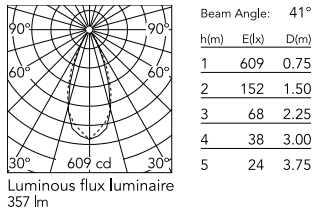

Physical

Colour	Forest Green
Orientation	Adjustable
Longitudinal tilting (°)	200
Net weight (kg)	0.61
Package height (mm)	85
Package width (mm)	145
Package length (mm)	235
IP internal	65

Download

[Mounting instructions](#) PDF

Photometric Files

[LDT / IES](#) ZIP

Technical Drawings

[2D](#) ZIP

[3D](#) ZIP

Schematic light drawing

Photometric

Lighting type	Direct
Light distribution	Symmetric
CCT (K)	3000
CRI>	80
Beam angle C0-180 (°)	40
Beam angle C90-270 (°)	40
Extreme cut off	No