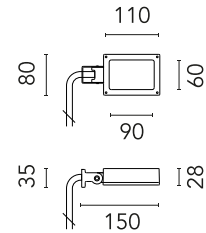

FLOS

FA52502312.A Forest Green

Perseo 1

Designed by FLOS Outdoor, 2012

LED source included. Integrated electrical power supply 100-240V ON- OFF. Fixing bracket included. Equipped with a 700 mm protruding section of neoprene cable and a kit with crimpable connectors and adhesive heat-shrinkable sleeves that guarantee the tightness of the connection. Optional accessories: ground spike; feet for ground mounting and arms for wall mounting (IP68 connector included). Extraclear transparent glass.

Are you a professional and your project needs consulting and support?

[BOOK AN APPOINTMENT](#)

Main specifications

EAN	8054793641515
Mounting	Wall, Ground
Light source type	LED
Light sources included	Yes
LED type	Power LED
Number of lamps	1
System power (W)	7
Source flux (lm)	428
Lumen Output (lm)	357

Physical

Colour	Forest Green
Orientation	Adjustable
Longitudinal tilting (°)	200
Net weight (kg)	0.61
Package height (mm)	85
Package width (mm)	145
Package length (mm)	235
IP internal	65

Download

[Mounting instructions](#) PDF

Photometric Files

[LDT / IES](#) ZIP

Technical Drawings

[2D](#) ZIP

[3D](#) ZIP

Schematic light drawing

Photometric

Lighting type	Direct
Light distribution	Symmetric
CCT (K)	3000
CRI>	80
Beam angle C0-180 (°)	40
Beam angle C90-270 (°)	40
Extreme cut off	No