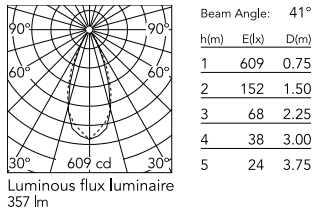

Physical

Colour	Grey
Orientation	Adjustable
Longitudinal tilting (°)	200
Net weight (kg)	0.61
Package height (mm)	85
Package width (mm)	145
Package length (mm)	235
IP internal	65

Download

[Mounting instructions](#)  PDF

Photometric Files

[LDT / IES](#)  ZIP

Technical Drawings

[2D](#)  ZIP

[3D](#)  ZIP

Schematic light drawing

Photometric

Lighting type	Direct
Light distribution	Symmetric
CCT (K)	3000
CRI>	80
Beam angle C0-180 (°)	40
Beam angle C90-270 (°)	40
Extreme cut off	No