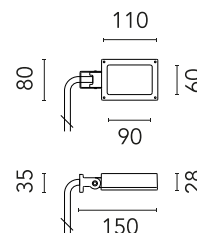

FLOS

FA52502306.A Grey

Perseo 1

Designed by FLOS Outdoor, 2012

LED source included. Integrated electrical power supply 100-240V ON- OFF. Fixing bracket included. Equipped with a 700 mm protruding section of neoprene cable and a kit with crimpable connectors and adhesive heat-shrinkable sleeves that guarantee the tightness of the connection. Optional accessories: ground spike; feet for ground mounting and arms for wall mounting (IP68 connector included). Extraclear transparent glass.

Are you a professional and your project needs consulting and support?

[BOOK AN APPOINTMENT](#)

Main specifications

EAN	8054793641478
Mounting	Wall, Ground
Light source type	LED
Light sources included	Yes
LED type	Power LED
Number of lamps	1
System power (W)	7
Source flux (lm)	428
Lumen Output (lm)	357

Physical

Colour	Grey
Orientation	Adjustable
Longitudinal tilting (°)	200
Net weight (kg)	0.61
Package height (mm)	85
Package width (mm)	145
Package length (mm)	235
IP internal	65

Download

[Mounting instructions](#)  PDF

Photometric Files

[LDT / IES](#)  ZIP

Technical Drawings

[2D](#)  ZIP

[3D](#)  ZIP

Schematic light drawing

Photometric

Lighting type	Direct
Light distribution	Symmetric
CCT (K)	3000
CRI>	80
Beam angle C0-180 (°)	40
Beam angle C90-270 (°)	40
Extreme cut off	No