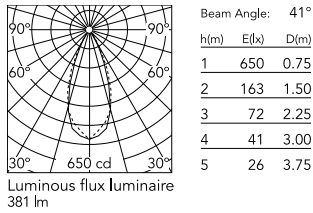

Schematic light drawing

Photometric

Lighting type	Direct
Light distribution	Symmetric
CCT (K)	4000
CRI>	80
Beam angle C0-180 (°)	40
Beam angle C90-270 (°)	40
Extreme cut off	No

Electrical

Insulation class	II
Frequency (Hz)	50/60
Main voltage (Vac)	100-240
Power supply	Integrated
Dimmable	No
Power supply type	Non Dimmable
Dimming interface	Not Dimmable
Emergency	No