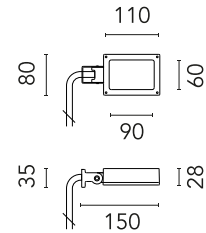

FLOS

FA52502218.A Deep Brown

Perseo 1

Designed by FLOS Outdoor, 2012

LED source included. Integrated electrical power supply 100-240V ON- OFF. Fixing bracket included. Equipped with a 700 mm protruding section of neoprene cable and a kit with crimpable connectors and adhesive heat-shrinkable sleeves that guarantee the tightness of the connection. Optional accessories: ground spike; feet for ground mounting and arms for wall mounting (IP68 connector included). Extraclear transparent glass.

Are you a professional and your project needs consulting and support?

[BOOK AN APPOINTMENT](#)

Main specifications

EAN	8054793641393
Mounting	Wall, Ground
Light source type	LED
Light sources included	Yes
LED type	Power LED
Number of lamps	1
System power (W)	7
Source flux (lm)	456
Lumen Output (lm)	381

Physical

Colour	Deep Brown
Orientation	Adjustable
Longitudinal tilting (°)	200
Net weight (kg)	0.61
Package height (mm)	85
Package width (mm)	145
Package length (mm)	235
IP internal	65

Download

[Mounting instructions](#) PDF

Photometric Files

[LDT / IES](#) ZIP

Technical Drawings

[2D](#) ZIP

[3D](#) ZIP

Schematic light drawing

Photometric

Lighting type	Direct
Light distribution	Symmetric
CCT (K)	4000
CRI>	80
Beam angle C0-180 (°)	40
Beam angle C90-270 (°)	40
Extreme cut off	No