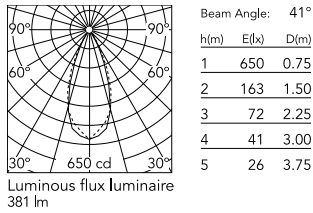

Physical

Colour	Deep Brown
Orientation	Adjustable
Longitudinal tilting (°)	200
Net weight (kg)	0.61
Package height (mm)	85
Package width (mm)	145
Package length (mm)	235
IP internal	65

Download

[Mounting instructions](#) PDF

Photometric Files

[LDT / IES](#) ZIP

Technical Drawings

[2D](#) ZIP

[3D](#) ZIP

Schematic light drawing

Photometric

Lighting type	Direct
Light distribution	Symmetric
CCT (K)	4000
CRI>	80
Beam angle C0-180 (°)	40
Beam angle C90-270 (°)	40
Extreme cut off	No