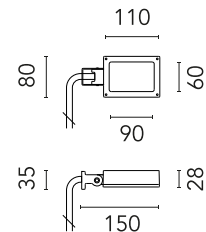

## Perseo 1

Designed by FLOS Outdoor, 2012

LED source included. Integrated electrical power supply 100-240V ON- OFF. Fixing bracket included. Equipped with a 700 mm protruding section of neoprene cable and a kit with crimpable connectors and adhesive heat-shrinkable sleeves that guarantee the tightness of the connection. Optional accessories: ground spike; feet for ground mounting and arms for wall mounting (IP68 connector included). Extraclear transparent glass.

### Physical

Colour	Forest Green
Orientation	Adjustable
Longitudinal tilting (°)	200
Net weight (kg)	0.61
Package height (mm)	85
Package width (mm)	145
Package length (mm)	235
IP internal	65

## Schematic light drawing

Beam Angle: 41°

h(m)	E(lx)	D(m)
1	650	0.75
2	163	1.50
3	72	2.25
4	41	3.00
5	26	3.75

Luminous flux luminaire  
381 lm