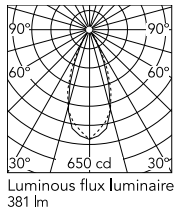

Physical

Colour	Grey
Orientation	Adjustable
Longitudinal tilting (°)	200
Net weight (kg)	0.61
Package height (mm)	85
Package width (mm)	145
Package length (mm)	235
IP internal	65

Download

[Mounting instructions](#) PDF

Photometric Files

[LDT / IES](#) ZIP

Technical Drawings

[2D](#) ZIP

[3D](#) ZIP

Schematic light drawing

Beam Angle: 41°

h(m)	E(lx)	D(m)
1	650	0.75
2	163	1.50
3	72	2.25
4	41	3.00
5	26	3.75

Luminous flux luminaire
381 lm

Photometric

Lighting type	Direct
Light distribution	Symmetric
CCT (K)	4000
CRI>	80
Beam angle C0-180 (°)	40
Beam angle C90-270 (°)	40
Extreme cut off	No

Electrical

Insulation class	II
Frequency (Hz)	50/60
Main voltage (Vac)	100-240
Power supply	Integrated
Dimmable	No
Power supply type	Non Dimmable
Dimming interface	Not Dimmable
Emergency	No