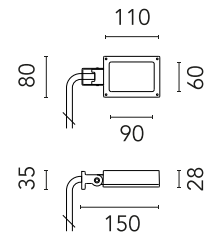

FLOS

FA52502206.A Grey

Perseo 1

Designed by FLOS Outdoor, 2012

LED source included. Integrated electrical power supply 100-240V ON- OFF. Fixing bracket included. Equipped with a 700 mm protruding section of neoprene cable and a kit with crimpable connectors and adhesive heat-shrinkable sleeves that guarantee the tightness of the connection. Optional accessories: ground spike; feet for ground mounting and arms for wall mounting (IP68 connector included). Extraclear transparent glass.

Are you a professional and your project needs consulting and support?

[BOOK AN APPOINTMENT](#)

Main specifications

EAN	8054793641379
Mounting	Wall, Ground
Light source type	LED
Light sources included	Yes
LED type	Power LED
Number of lamps	1
System power (W)	7
Source flux (lm)	456
Lumen Output (lm)	381

Physical

Colour	Grey
Orientation	Adjustable
Longitudinal tilting (°)	200
Net weight (kg)	0.61
Package height (mm)	85
Package width (mm)	145
Package length (mm)	235
IP internal	65

Download

[Mounting instructions](#) PDF