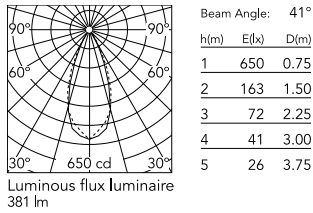

Physical

Colour	White
Orientation	Adjustable
Longitudinal tilting (°)	200
Net weight (kg)	0.61
Package height (mm)	85
Package width (mm)	145
Package length (mm)	235
IP internal	65

Download

[Mounting instructions](#)  PDF

Photometric Files

[LDT / IES](#)  ZIP

Technical Drawings

[2D](#)  ZIP

[3D](#)  ZIP

Schematic light drawing

Photometric

Lighting type	Direct
Light distribution	Symmetric
CCT (K)	4000
CRI>	80
Beam angle C0-180 (°)	40
Beam angle C90-270 (°)	40
Extreme cut off	No