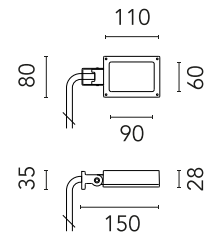

FLOS

FA52502201.A White

Perseo 1

Designed by FLOS Outdoor, 2012

LED source included. Integrated electrical power supply 100-240V ON- OFF. Fixing bracket included. Equipped with a 700 mm protruding section of neoprene cable and a kit with crimpable connectors and adhesive heat-shrinkable sleeves that guarantee the tightness of the connection. Optional accessories: ground spike; feet for ground mounting and arms for wall mounting (IP68 connector included). Extraclear transparent glass.

Are you a professional and your project needs consulting and support?

[BOOK AN APPOINTMENT](#)

Main specifications

EAN	8054793641362
Mounting	Wall, Ground
Light source type	LED
Light sources included	Yes
LED type	Power LED
Number of lamps	1
System power (W)	7
Source flux (lm)	456
Lumen Output (lm)	381

Physical

Colour	White
Orientation	Adjustable
Longitudinal tilting (°)	200
Net weight (kg)	0.61
Package height (mm)	85
Package width (mm)	145
Package length (mm)	235
IP internal	65

Download

[Mounting instructions](#)  PDF

Photometric Files

[LDT / IES](#)  ZIP

Technical Drawings

[2D](#)  ZIP

[3D](#)  ZIP

Schematic light drawing

Photometric

Lighting type	Direct
Light distribution	Symmetric
CCT (K)	4000
CRI>	80
Beam angle C0-180 (°)	40
Beam angle C90-270 (°)	40
Extreme cut off	No